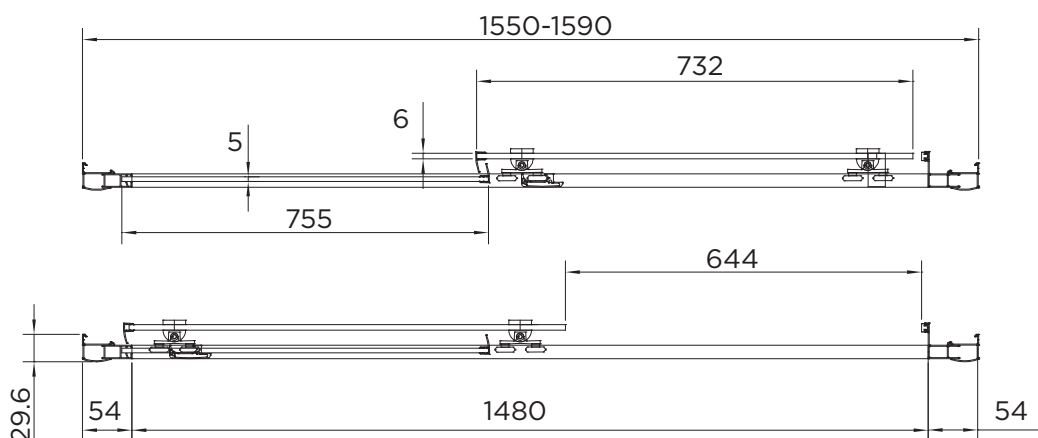

SPECIFICATION

venturi 6

SLIDING DOOR

RANGE	VENTURI 6
PRODUCT	SLIDING DOOR
CODE	AQ9321S
SIZE	1600
PROFILE COLOUR	SILVER
GLASS THICKNESS	6mm
GLASS FINISH	CLEAR
GLASS TREATMENT	CLEAN & CLEAR™
HEIGHT	1900
ADJUSTMENT IN RECESS	1550-1590
ADJUSTMENT WITH SIDE PANEL	1557-1597
OPTIONAL SIDE PANEL	YES
APERTURE	644
GUARANTEE	LIFETIME
GLASS BS EN	EN12150-1T
CE	YES/EN14428
PROFILE MATERIAL	ALUMINUM/6463#
HANDLE MATERIAL	STAINLESS STEEL
ROLLER MATERIAL	ZINC ALLOY/ABS CHROME
QUICK RELEASE ROLLERS	YES
FIXED PANEL SIZE	755
MOVING PANEL SIZE	732
PRODUCT HAND	UNIVERSAL
PRODUCT WEIGHT	45KG
PACKAGED DIMENSIONS	1980x844x118
BARCODE	5031978044425

Optional Cover Strips available

*All shower enclosures carry a Lifetime Guarantee when fitted with an Aquadart shower tray, a 10 year Guarantee will be given when fitted with any other manufacturer's tray.

To register your Guarantee visit: www.aquadart.co.uk | Spare Parts available at: www.aprilaquadartspares.co.uk

All measurements in mm and are nominal