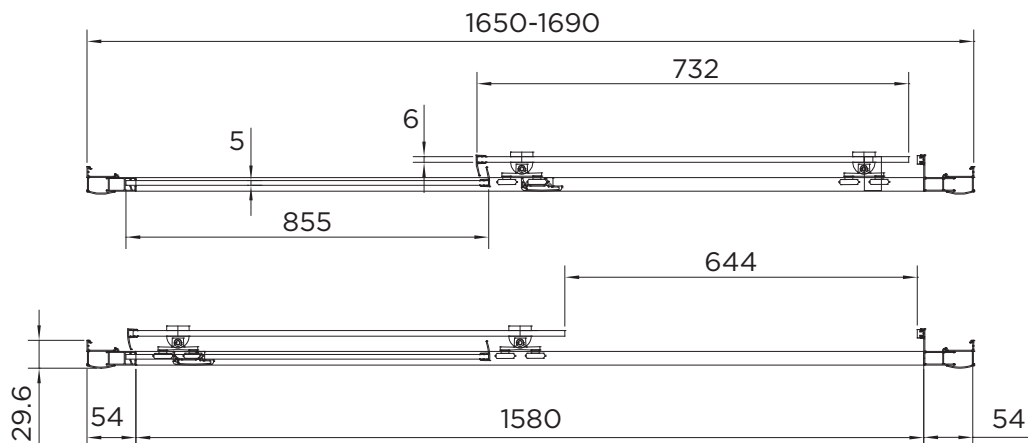

SPECIFICATION
venturi 6
SLIDING DOOR

RANGE	VENTURI 6
PRODUCT	SLIDING DOOR
CODE	AQ9322S
SIZE	1700
PROFILE COLOUR	SILVER
GLASS THICKNESS	6mm
GLASS FINISH	CLEAR
GLASS TREATMENT	CLEAN & CLEAR™
HEIGHT	1900
ADJUSTMENT IN RECESS	1650-1690
ADJUSTMENT WITH SIDE PANEL	1657-1697
OPTIONAL SIDE PANEL	YES
APERTURE	644
GUARANTEE	LIFETIME
GLASS BS EN	EN12150-1T
CE	YES/EN14428
PROFILE MATERIAL	ALUMINUM/6463#
HANDLE MATERIAL	STAINLESS STEEL
ROLLER MATERIAL	ZINC ALLOY/ABS CHROME
QUICK RELEASE ROLLERS	YES
FIXED PANEL SIZE	855
MOVING PANEL SIZE	732
PRODUCT HAND	UNIVERSAL
PRODUCT WEIGHT	47.5KG
PACKAGED DIMENSIONS	1980x920x118
BARCODE	5031978044432

Optional Cover Strips available

*All shower enclosures carry a Lifetime Guarantee when fitted with an Aquadart shower tray, a 10 year Guarantee will be given when fitted with any other manufacturer's tray.

To register your Guarantee visit: www.aquadart.co.uk | Spare Parts available at: www.aprilaquadartspares.co.uk

All measurements in mm and are nominal