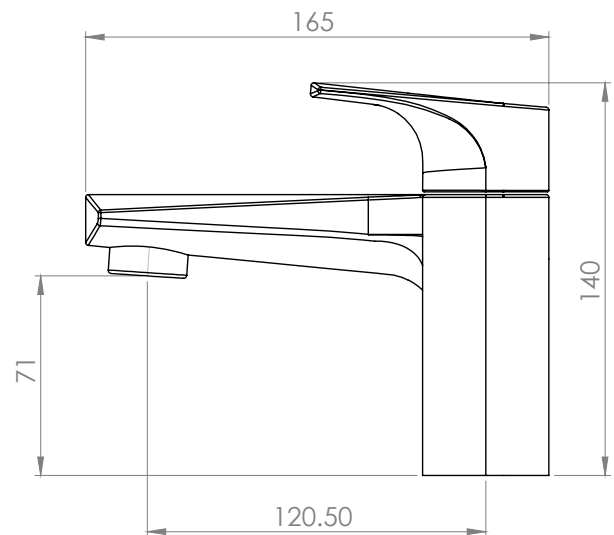

Technical Data Sheet

Strike Bath Filler - TSE32

TAVISTOCK
inspiring bathrooms

| No. | Description | Code | Fixings Included |
|-----|--------------------|-------|------------------|
| 1 | Strike Bath Filler | TSE32 | YES |

| | |
|---------------|-------------------|
| Min Pressure: | 0.3bar |
| 0.2bar | 14.8 litres / min |
| 0.3bar | 16.6 litres / min |
| 0.4bar | 18.5 litres / min |
| 0.5bar | 20.6 litres / min |
| 1bar | 28.4 litres / min |
| 2bar | 32.5 litres / min |

Dimensions - TSE32

Diagrams not to scale. All dimensions in mm (tolerance of +/-5mm)

*Dimensions are subject to change, customers are advised to measure actual product before commencing installation.

FAQs

Does the tap come fitted with an aerator? Yes.

What size plumbing fittings are needed for the threaded legs? This product will work with standard 3/4" plumbing fittings.