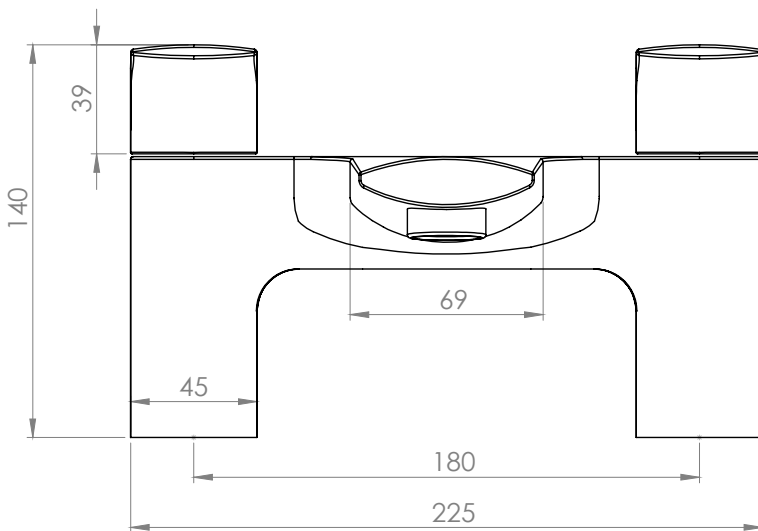

Technical Data Sheet

Strike Bath Filler - TSE32

TAVISTOCK
inspiring bathrooms

| No. | Description | Code | Fixings Included |
|-----|--------------------|-------|------------------|
| 1 | Strike Bath Filler | TSE32 | YES |

| | |
|---------------|-------------------|
| Min Pressure: | 0.3bar |
| 0.2bar | 14.8 litres / min |
| 0.3bar | 16.6 litres / min |
| 0.4bar | 18.5 litres / min |
| 0.5bar | 20.6 litres / min |
| 1bar | 28.4 litres / min |
| 2bar | 32.5 litres / min |

Dimensions - TSE32

Diagrams not to scale. All dimensions in mm (tolerance of +/-5mm)

*Dimensions are subject to change, customers are advised to measure actual product before commencing installation.

FAQs

Does the tap come fitted with an aerator? Yes.

What size plumbing fittings are needed for the threaded legs? This product will work with standard 3/4" plumbing fittings.