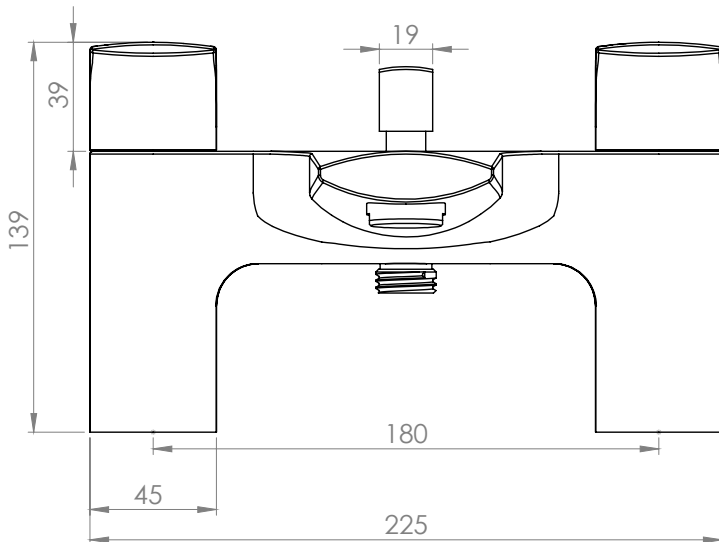

Technical Data Sheet

Strike Bath Shower Mixer - TSE42

| No. | Description | Code | Fixings Included |
|-----|--------------------------|-------|------------------|
| 1 | Strike Bath Shower Mixer | TSE42 | YES |

| | |
|---------------|-------------------|
| Min Pressure: | 0.3bar |
| 0.2bar | 11.7 litres / min |
| 0.3bar | 12.6 litres / min |
| 0.4bar | 14.0 litres / min |
| 0.5bar | 15.5 litres / min |
| 1bar | 23.2 litres / min |
| 2bar | 32.5 litres / min |

Dimensions - TSE42

Diagrams not to scale. All dimensions in mm (tolerance of +/-5mm)

*Dimensions are subject to change, customers are advised to measure actual product before commencing installation.

FAQs

Does the tap come fitted with an aerator? Yes.

What size plumbing fittings are needed for the threaded legs? This product will work with standard 3/4" plumbing fittings.