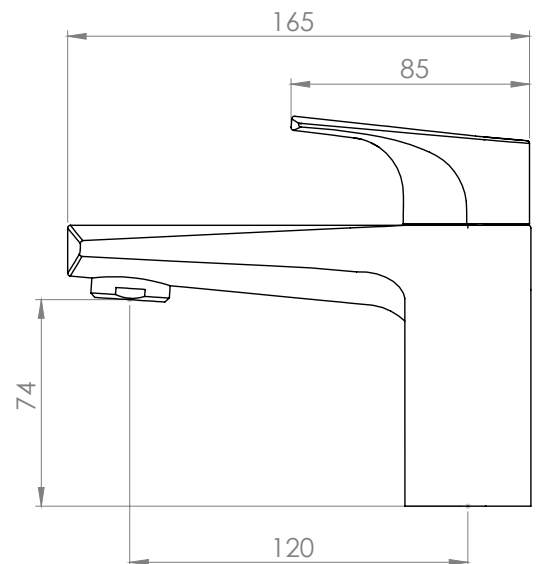

Technical Data Sheet

Strike Bath Shower Mixer - TSE42

| No. | Description | Code | Fixings Included |
|-----|--------------------------|-------|------------------|
| 1 | Strike Bath Shower Mixer | TSE42 | YES |

| | |
|---------------|-------------------|
| Min Pressure: | 0.3bar |
| 0.2bar | 11.7 litres / min |
| 0.3bar | 12.6 litres / min |
| 0.4bar | 14.0 litres / min |
| 0.5bar | 15.5 litres / min |
| 1bar | 23.2 litres / min |
| 2bar | 32.5 litres / min |

Dimensions - TSE42

Diagrams not to scale. All dimensions in mm (tolerance of +/-5mm)

*Dimensions are subject to change, customers are advised to measure actual product before commencing installation.

FAQs

Does the tap come fitted with an aerator? Yes.

What size plumbing fittings are needed for the threaded legs? This product will work with standard 3/4" plumbing fittings.