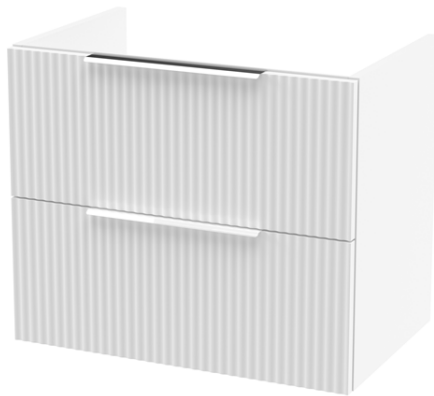

Sales Code: DFF193B

Description: 600 W/H 2-Drawer Vanity & Basin 2

Packaging Details

Barcode: 5056462678023

Sales Code: FLU193

Description: 600 W/H 2-Drawer Unit

Product Dimensions

Height (mm):	500
Width (mm):	600
Depth (mm):	383
Nett Weight (kg):	22.5

Outer Box Dimensions (If Applicable)

Height (mm):	
Width (mm):	
Depth (mm):	
Gross Weight (kg):	
Barcode:	5056462654706

Product Details

Country of Origin:	China
Fitting Instruction:	No
CE Certification:	
FSC Certified Materials:	Yes
Colour:	Satin White
Construction Method:	Cam & Wood Dowel
Construction Type:	Rigid
Cabinet Finish:	MFC Painted Gloss
Fascia Finish:	Mdf Painted Gloss
Cabinet Thickness (mm):	16
Fascia Thickness (mm):	18
Drawer Included:	Yes
Drawer Type:	80mm High Metal Softclose
No of Shelves:	0
Hinge Type:	Not Applicable
Hinge Included:	No
Adjustable Legs:	No, Not Required
Fixings Included:	Yes
Handle Style:	Modern
Waste Shroud:	Yes
Handle Included:	Yes, Supplied
Handle Type:	D-Shape

Sales Code: NVM003

Description: Minimalist Basin 600mm

Product Dimensions

Height (mm):	170
Width (mm):	600
Depth (mm):	390
Nett Weight (kg):	10.76

Packaging Dimensions

Height (mm):	200
Width (mm):	400
Depth (mm):	620
Gross Weight (kg):	10.76