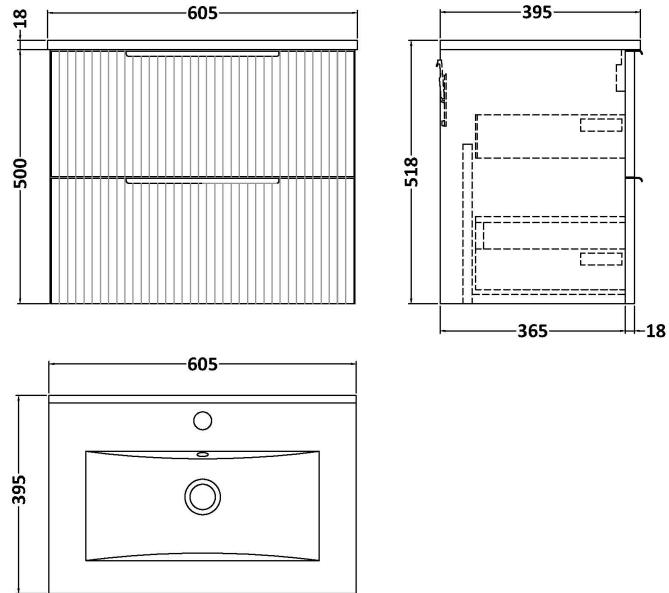

Sales Code: DFF193B

Description: 600 W/H 2-Drawer Vanity & Basin 2

Packaging Details

Barcode: 5056462678023

Sales Code: FLU193

Description: 600 W/H 2-Drawer Unit

Product Dimensions

Height (mm):	500
Width (mm):	600
Depth (mm):	383
Nett Weight (kg):	22.5

Packaging Dimensions

Height (mm):	520
Width (mm):	620
Depth (mm):	405
Gross Weight (kg):	23

Packaging Data

Box Colour:	Brown Cardboard Box - Printed
Box Qty:	0
Label Size:	0 x 0
Label Colour:	Not Applicable
Label Qty:	0

Outer Box Dimensions (If Applicable)

Height (mm):	
Width (mm):	
Depth (mm):	
Gross Weight (kg):	
Barcode:	5056462654706

Product Details

Country of Origin:	China
Fitting Instruction:	No
CE Certification:	
FSC Certified Materials:	Yes
Colour:	Satin White
Construction Method:	Cam & Wood Dowel
Construction Type:	Rigid
Cabinet Finish:	MFC Painted Gloss
Fascia Finish:	Mdf Painted Gloss
Cabinet Thickness (mm):	16
Fascia Thickness (mm):	18
Drawer Included:	Yes
Drawer Type:	80mm High Metal Softclose
No of Shelves:	0
Hinge Type:	Not Applicable
Hinge Included:	No
Adjustable Legs:	No, Not Required
Fixings Included:	Yes
Handle Style:	Modern
Waste Shroud:	Yes
Handle Included:	Yes, Supplied
Handle Type:	D-Shape

Sales Code: NVM003

Description: Minimalist Basin 600mm

Product Dimensions

Height (mm):	170
Width (mm):	600
Depth (mm):	390
Nett Weight (kg):	10.76

Packaging Dimensions

Height (mm):	200
Width (mm):	400
Depth (mm):	620
Gross Weight (kg):	10.76