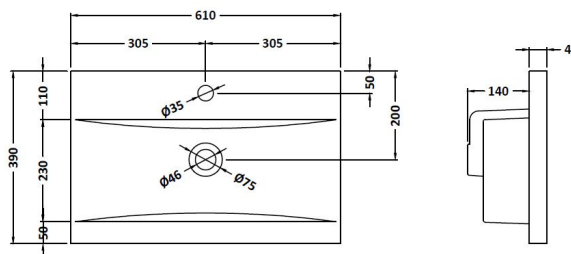

Product Dimensions

Height (mm):	170
Width (mm):	610
Depth (mm):	395
Nett Weight (kg):	11

Packaging Dimensions

Height (mm):	190
Width (mm):	630
Depth (mm):	415
Gross Weight (kg):	11.5

Packaging Data

Box Colour:	Brown Cardboard Box - Printed
Box Qty:	1
Label Size:	100 x 50
Label Colour:	White Label
Label Qty:	2

Outer Box Dimensions (If Applicable)

Height (mm):	
Width (mm):	
Depth (mm):	
Gross Weight (kg):	
Barcode:	5056211853428

Product Details

Country of Origin:	China
Fitting Instruction:	No
Certification:	CE: No WRAS: N/A WRAS No: N/A
Product Material:	Vitreous China
Fixing Supplied:	No

Pans/Bidets: Trap Style: Not Applicable Includes Seat: Not Applicable

Seats: Seat Type: Not Applicable Material: Not Applicable
Function: Not Applicable Hinge Type: Not Applicable
Hinge Material: Not Applicable

Sales Code: NVM013

Description: 600 Mid-Edged Basin 1 Th

Product Dimensions

Height (mm):	180
Width (mm):	610
Depth (mm):	390
Nett Weight (kg):	11

Packaging Dimensions

Height (mm):	200
Width (mm):	410
Depth (mm):	630
Gross Weight (kg):	11