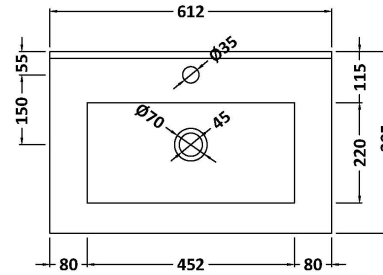

Packaging Dimensions

Height (mm):	520
Width (mm):	620
Depth (mm):	405
Gross Weight (kg):	23

Packaging Data

Box Colour:	Brown Cardboard Box - Printed
Box Qty:	0
Label Size:	0 x 0
Label Colour:	Not Applicable
Label Qty:	0

Outer Box Dimensions (If Applicable)

Height (mm):	
Width (mm):	
Depth (mm):	
Gross Weight (kg):	
Barcode:	5056462654706

Product Details

Country of Origin:	China
Fitting Instruction:	No
CE Certification:	
FSC Certified Materials:	Yes
Colour:	Satin White
Construction Method:	Cam & Wood Dowel
Construction Type:	Rigid
Cabinet Finish:	MFC Painted Gloss
Fascia Finish:	Mdf Painted Gloss
Cabinet Thickness (mm):	16
Fascia Thickness (mm):	18
Drawer Included:	Yes
Drawer Type:	80mm High Metal Softclose
No of Shelves:	0
Hinge Type:	Not Applicable
Hinge Included:	No
Adjustable Legs:	No, Not Required
Fixings Included:	Yes
Handle Style:	Modern
Waste Shroud:	Yes
Handle Included:	Yes, Supplied
Handle Type:	D-Shape

Sales Code: NVM003

Description: Minimalist Basin 600mm

Product Dimensions

Height (mm):	170
Width (mm):	600
Depth (mm):	390
Nett Weight (kg):	10.76

Packaging Dimensions

Height (mm):	200
Width (mm):	400
Depth (mm):	620
Gross Weight (kg):	10.76

Packaging Data

Box Colour:	Brown Cardboard Box - Printed
Box Qty:	1
Label Size:	100 x 50
Label Colour:	White Label
Label Qty:	2

Outer Box Dimensions (If Applicable)

Height (mm):	
Width (mm):	
Depth (mm):	
Gross Weight (kg):	
Barcode:	5055146194668