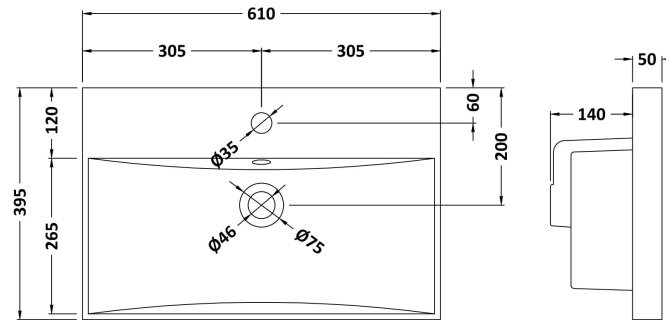

Sales Code: NVM003

Description: Minimalist Basin 600mm

Product Dimensions

Height (mm):	170
Width (mm):	600
Depth (mm):	390
Nett Weight (kg):	10.76

Packaging Dimensions

Height (mm):	200
Width (mm):	400
Depth (mm):	620
Gross Weight (kg):	10.76

Packaging Data

Box Colour:	Brown Cardboard Box - Printed
Box Qty:	1
Label Size:	100 x 50
Label Colour:	White Label
Label Qty:	2

Outer Box Dimensions (If Applicable)

Height (mm):	
Width (mm):	
Depth (mm):	
Gross Weight (kg):	
Barcode:	5055146194668

Product Dimensions

Height (mm):	170
Width (mm):	610
Depth (mm):	395
Nett Weight (kg):	11

Packaging Dimensions

Height (mm):	190
Width (mm):	630
Depth (mm):	415
Gross Weight (kg):	11.5

Packaging Data

Box Colour:	Brown Cardboard Box - Printed
Box Qty:	1
Label Size:	100 x 50
Label Colour:	White Label
Label Qty:	2

Outer Box Dimensions (If Applicable)

Height (mm):	
Width (mm):	
Depth (mm):	
Gross Weight (kg):	
Barcode:	5056211853428

Product Details

Country of Origin:	China
Fitting Instruction:	No
Certification:	CE: No WRAS: N/A WRAS No: N/A
Product Material:	Vitreous China
Fixing Supplied:	No