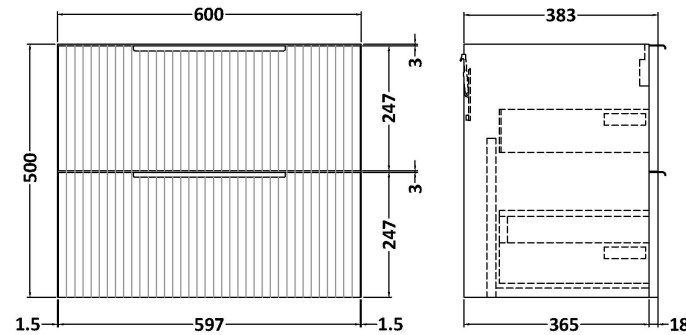

Sales Code: DFF193B

Description: 600 W/H 2-Drawer Vanity & Basin 2

Packaging Details

Barcode: 5056462678023

Sales Code: FLU193

Description: 600 W/H 2-Drawer Unit

Product Dimensions

Height (mm):	500
Width (mm):	600
Depth (mm):	383
Nett Weight (kg):	22.5

Packaging Dimensions

Height (mm):	520
Width (mm):	620
Depth (mm):	405
Gross Weight (kg):	23

Packaging Data

Box Colour:	Brown Cardboard Box - Printed
Box Qty:	0
Label Size:	0 x 0
Label Colour:	Not Applicable
Label Qty:	0

Outer Box Dimensions (If Applicable)

Height (mm):	
Width (mm):	
Depth (mm):	
Gross Weight (kg):	
Barcode:	5056462654706

Product Details

Country of Origin:	China
Fitting Instruction:	No
CE Certification:	
FSC Certified Materials:	Yes
Colour:	Satin White
Construction Method:	Cam & Wood Dowel
Construction Type:	Rigid
Cabinet Finish:	MFC Painted Gloss
Fascia Finish:	Mdf Painted Gloss
Cabinet Thickness (mm):	16
Fascia Thickness (mm):	18
Drawer Included:	Yes
Drawer Type:	80mm High Metal Softclose
No of Shelves:	0
Hinge Type:	Not Applicable
Hinge Included:	No
Adjustable Legs:	No, Not Required
Fixings Included:	Yes
Handle Style:	Modern
Waste Shroud:	Yes
Handle Included:	Yes, Supplied
Handle Type:	D-Shape

Sales Code: NVM003

Description: Minimalist Basin 600mm

Product Dimensions

Height (mm):	170
Width (mm):	600
Depth (mm):	390
Nett Weight (kg):	10.76

Packaging Dimensions

Height (mm):	200
Width (mm):	400
Depth (mm):	620
Gross Weight (kg):	10.76