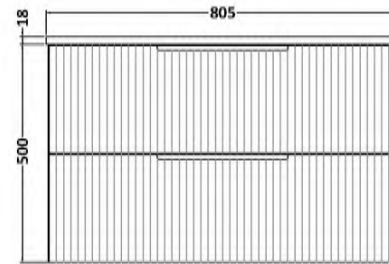

Sales Code: DFF195B

Description: 800 W/H 2-Drawer Vanity & Basin 2

Packaging Details

Barcode: 5056462678726

Sales Code: FLU195

Description: 800 W/H 2-Drawer Unit

Product Dimensions

Height (mm):	500
Width (mm):	800
Depth (mm):	383
Nett Weight (kg):	24.5

Packaging Dimensions

Height (mm):	520
Width (mm):	820
Depth (mm):	405
Gross Weight (kg):	25

Packaging Data

Box Colour:	Brown Cardboard Box - Printed
Box Qty:	0
Label Size:	0 x 0
Label Colour:	Not Applicable
Label Qty:	0

Outer Box Dimensions (If Applicable)

Height (mm):	
Width (mm):	
Depth (mm):	
Gross Weight (kg):	
Barcode:	5056462654782

Product Details

Country of Origin:	China
Fitting Instruction:	No
CE Certification:	
FSC Certified Materials:	Yes
Colour:	Satin White
Construction Method:	Cam & Wood Dowel
Construction Type:	Rigid
Cabinet Finish:	MFC Painted Gloss
Fascia Finish:	Mdf Painted Gloss
Cabinet Thickness (mm):	16
Fascia Thickness (mm):	18
Drawer Included:	Yes
Drawer Type:	80mm High Metal Softclose
No of Shelves:	0
Hinge Type:	Not Applicable
Hinge Included:	No
Adjustable Legs:	No, Not Required
Fixings Included:	Yes
Handle Style:	Modern
Waste Shroud:	Yes
Handle Included:	Yes, Supplied
Handle Type:	D-Shape

Sales Code: NVM005

Description: Minimalist Basin 800mm

Product Dimensions

Height (mm):	170
Width (mm):	800
Depth (mm):	390
Nett Weight (kg):	16.9

Packaging Dimensions

Height (mm):	400
Width (mm):	820
Depth (mm):	200
Gross Weight (kg):	16.9