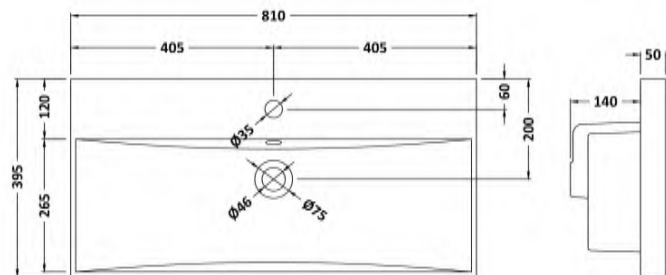

Sales Code: NVM005

Description: Minimalist Basin 800mm

Product Dimensions

Height (mm):	170
Width (mm):	800
Depth (mm):	390
Nett Weight (kg):	16.9

Packaging Dimensions

Height (mm):	400
Width (mm):	820
Depth (mm):	200
Gross Weight (kg):	16.9

Packaging Data

Box Colour:	Brown Cardboard Box - Printed
Box Qty:	1
Label Size:	100 x 50
Label Colour:	White Label
Label Qty:	2

Outer Box Dimensions (If Applicable)

Height (mm):	
Width (mm):	
Depth (mm):	
Gross Weight (kg):	
Barcode:	5055146194675

Product Dimensions

Height (mm):	170
Width (mm):	810
Depth (mm):	395
Nett Weight (kg):	14.5

Packaging Dimensions

Height (mm):	190
Width (mm):	830
Depth (mm):	415
Gross Weight (kg):	15

Packaging Data

Box Colour:	Brown Cardboard Box
Box Qty:	1
Label Size:	100 x 50
Label Colour:	White Label
Label Qty:	2

Outer Box Dimensions (If Applicable)

Height (mm):	
Width (mm):	
Depth (mm):	
Gross Weight (kg):	
Barcode:	5056211853435

Product Details

Country of Origin:	China
Fitting Instruction:	No
Certification:	CE: No WRAS: N/A WRAS No: N/A
Product Material:	Vitreous China
Fixing Supplied:	No