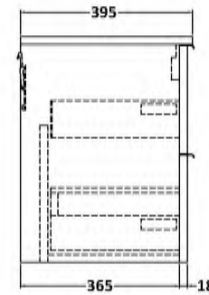

Sales Code: DFF195B

Description: 800 W/H 2-Drawer Vanity & Basin 2

Packaging Details

Barcode: 5056462678726

Sales Code: FLU195

Description: 800 W/H 2-Drawer Unit

Product Dimensions

Height (mm):	500
Width (mm):	800
Depth (mm):	383
Nett Weight (kg):	24.5

Packaging Dimensions

Height (mm):	520
Width (mm):	820
Depth (mm):	405
Gross Weight (kg):	25

Packaging Data

Box Colour:	Brown Cardboard Box - Printed
Box Qty:	0
Label Size:	0 x 0
Label Colour:	Not Applicable
Label Qty:	0

Sales Code: NVM005

Description: Minimalist Basin 800mm

Product Dimensions

Height (mm):	170
Width (mm):	800
Depth (mm):	390
Nett Weight (kg):	16.9

Packaging Dimensions

Height (mm):	400
Width (mm):	820
Depth (mm):	200
Gross Weight (kg):	16.9

Product Dimensions

Height (mm):	170
Width (mm):	810
Depth (mm):	395
Nett Weight (kg):	14.5

Packaging Dimensions

Height (mm):	190
Width (mm):	830
Depth (mm):	415
Gross Weight (kg):	15

Packaging Data

Box Colour:	Brown Cardboard Box
Box Qty:	1
Label Size:	100 x 50
Label Colour:	White Label
Label Qty:	2