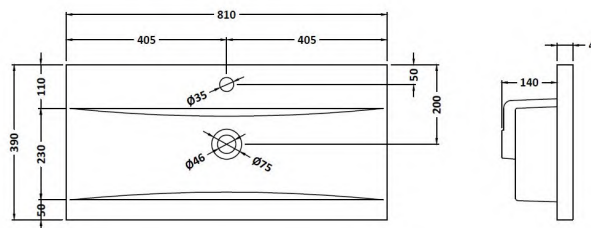

Product Dimensions

Height (mm):	170
Width (mm):	810
Depth (mm):	395
Nett Weight (kg):	14.5

Packaging Dimensions

Height (mm):	190
Width (mm):	830
Depth (mm):	415
Gross Weight (kg):	15

Packaging Data

Box Colour:	Brown Cardboard Box
Box Qty:	1
Label Size:	100 x 50
Label Colour:	White Label
Label Qty:	2

Outer Box Dimensions (If Applicable)

Height (mm):	
Width (mm):	
Depth (mm):	
Gross Weight (kg):	
Barcode:	5056211853435

Product Details

Country of Origin:	China
Fitting Instruction:	No
Certification:	CE: No WRAS: N/A WRAS No: N/A
Product Material:	Vitreous China
Fixing Supplied:	No

Pans/Bidets: Trap Style: Not Applicable Includes Seat: Not Applicable

Seats: Seat Type: Not Applicable Material: Not Applicable
Function: Not Included Hinge Type: Not Relevant
Hinge Material: Not Applicable

Sales Code: NVM015

Description: 800 Mid Edged Basin 1 Th

Product Dimensions

Height (mm):	180
Width (mm):	810
Depth (mm):	390
Nett Weight (kg):	15

Packaging Dimensions

Height (mm):	210
Width (mm):	410
Depth (mm):	830
Gross Weight (kg):	15