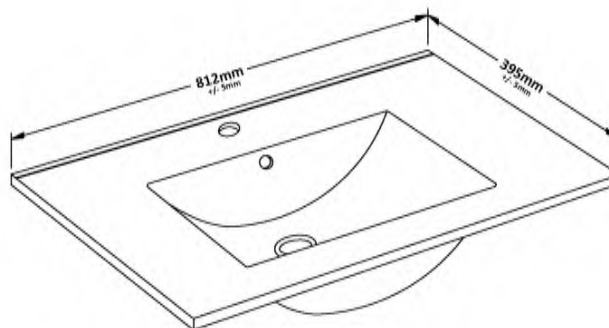

Packaging Dimensions

Height (mm):	520
Width (mm):	820
Depth (mm):	405
Gross Weight (kg):	25

Packaging Data

Box Colour:	Brown Cardboard Box - Printed
Box Qty:	0
Label Size:	0 x 0
Label Colour:	Not Applicable
Label Qty:	0

Outer Box Dimensions (If Applicable)

Height (mm):	
Width (mm):	
Depth (mm):	
Gross Weight (kg):	
Barcode:	5056462654782

Product Details

Country of Origin:	China
Fitting Instruction:	No
CE Certification:	
FSC Certified Materials:	Yes
Colour:	Satin White
Construction Method:	Cam & Wood Dowel
Construction Type:	Rigid
Cabinet Finish:	MFC Painted Gloss
Fascia Finish:	Mdf Painted Gloss
Cabinet Thickness (mm):	16
Fascia Thickness (mm):	18
Drawer Included:	Yes
Drawer Type:	80mm High Metal Softclose
No of Shelves:	0
Hinge Type:	Not Applicable
Hinge Included:	No
Adjustable Legs:	No, Not Required
Fixings Included:	Yes
Handle Style:	Modern
Waste Shroud:	Yes
Handle Included:	Yes, Supplied
Handle Type:	D-Shape

Sales Code: NVM005

Description: Minimalist Basin 800mm

Product Dimensions

Height (mm):	170
Width (mm):	800
Depth (mm):	390
Nett Weight (kg):	16.9

Packaging Dimensions

Height (mm):	400
Width (mm):	820
Depth (mm):	200
Gross Weight (kg):	16.9

Packaging Data

Box Colour:	Brown Cardboard Box - Printed
Box Qty:	1
Label Size:	100 x 50
Label Colour:	White Label
Label Qty:	2

Outer Box Dimensions (If Applicable)

Height (mm):	
Width (mm):	
Depth (mm):	
Gross Weight (kg):	
Barcode:	5055146194675