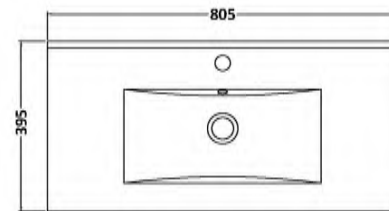

Sales Code: DFF195B

Description: 800 W/H 2-Drawer Vanity & Basin 2

Packaging Details

Barcode: 5056462678726

Sales Code: FLU195

Description: 800 W/H 2-Drawer Unit

Product Dimensions

Height (mm):	500
Width (mm):	800
Depth (mm):	383
Nett Weight (kg):	24.5

Packaging Dimensions

Height (mm):	520
Width (mm):	820
Depth (mm):	405
Gross Weight (kg):	25

Packaging Data

Box Colour:	Brown Cardboard Box - Printed
Box Qty:	0
Label Size:	0 x 0
Label Colour:	Not Applicable
Label Qty:	0

Outer Box Dimensions (If Applicable)

Height (mm):	
Width (mm):	
Depth (mm):	
Gross Weight (kg):	
Barcode:	5056462654782

Product Details

Country of Origin:	China
Fitting Instruction:	No
CE Certification:	
FSC Certified Materials:	Yes
Colour:	Satin White
Construction Method:	Cam & Wood Dowel
Construction Type:	Rigid
Cabinet Finish:	MFC Painted Gloss
Fascia Finish:	Mdf Painted Gloss
Cabinet Thickness (mm):	16
Fascia Thickness (mm):	18
Drawer Included:	Yes
Drawer Type:	80mm High Metal Softclose
No of Shelves:	0
Hinge Type:	Not Applicable
Hinge Included:	No
Adjustable Legs:	No, Not Required
Fixings Included:	Yes
Handle Style:	Modern
Waste Shroud:	Yes
Handle Included:	Yes, Supplied
Handle Type:	D-Shape

Sales Code: NVM005

Description: Minimalist Basin 800mm

Product Dimensions

Height (mm):	170
Width (mm):	800
Depth (mm):	390
Nett Weight (kg):	16.9

Packaging Dimensions

Height (mm):	400
Width (mm):	820
Depth (mm):	200
Gross Weight (kg):	16.9