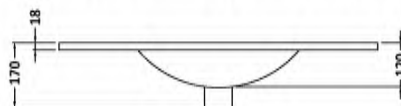

Outer Box Dimensions (If Applicable)

Height (mm):	
Width (mm):	
Depth (mm):	
Gross Weight (kg):	
Barcode:	5056462654782

Product Details

Country of Origin:	China
Fitting Instruction:	No
CE Certification:	
FSC Certified Materials:	Yes
Colour:	Satin White
Construction Method:	Cam & Wood Dowel
Construction Type:	Rigid
Cabinet Finish:	MFC Painted Gloss
Fascia Finish:	Mdf Painted Gloss
Cabinet Thickness (mm):	16
Fascia Thickness (mm):	18
Drawer Included:	Yes
Drawer Type:	80mm High Metal Softclose
No of Shelves:	0
Hinge Type:	Not Applicable
Hinge Included:	No
Adjustable Legs:	No, Not Required
Fixings Included:	Yes
Handle Style:	Modern
Waste Shroud:	Yes
Handle Included:	Yes, Supplied
Handle Type:	D-Shape

Sales Code: NVM005

Description: Minimalist Basin 800mm

Product Dimensions

Height (mm):	170
Width (mm):	800
Depth (mm):	390
Nett Weight (kg):	16.9

Packaging Dimensions

Height (mm):	400
Width (mm):	820
Depth (mm):	200
Gross Weight (kg):	16.9