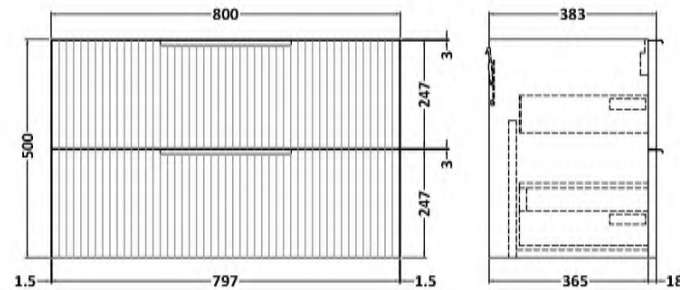

Sales Code: DFF195B

Description: 800 W/H 2-Drawer Vanity & Basin 2

Packaging Details

Barcode: 5056462678726

Sales Code: FLU195

Description: 800 W/H 2-Drawer Unit

Product Dimensions

Height (mm):	500
Width (mm):	800
Depth (mm):	383
Nett Weight (kg):	24.5

Packaging Dimensions

Height (mm):	520
Width (mm):	820
Depth (mm):	405
Gross Weight (kg):	25

Packaging Data

Box Colour:	Brown Cardboard Box - Printed
Box Qty:	0
Label Size:	0 x 0
Label Colour:	Not Applicable
Label Qty:	0

Outer Box Dimensions (If Applicable)

Height (mm):	
Width (mm):	
Depth (mm):	
Gross Weight (kg):	
Barcode:	5056462654782

Product Details

Country of Origin:	China
Fitting Instruction:	No
CE Certification:	
FSC Certified Materials:	Yes
Colour:	Satin White
Construction Method:	Cam & Wood Dowel
Construction Type:	Rigid
Cabinet Finish:	MFC Painted Gloss
Fascia Finish:	Mdf Painted Gloss
Cabinet Thickness (mm):	16
Fascia Thickness (mm):	18
Drawer Included:	Yes
Drawer Type:	80mm High Metal Softclose
No of Shelves:	0
Hinge Type:	Not Applicable
Hinge Included:	No
Adjustable Legs:	No, Not Required
Fixings Included:	Yes
Handle Style:	Modern
Waste Shroud:	Yes
Handle Included:	Yes, Supplied
Handle Type:	D-Shape

Sales Code: NVM005

Description: Minimalist Basin 800mm

Product Dimensions

Height (mm):	170
Width (mm):	800
Depth (mm):	390
Nett Weight (kg):	16.9

Packaging Dimensions

Height (mm):	400
Width (mm):	820
Depth (mm):	200
Gross Weight (kg):	16.9