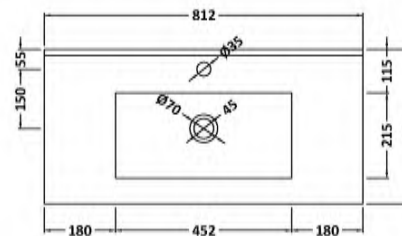

Packaging Dimensions

Height (mm):	520
Width (mm):	820
Depth (mm):	405
Gross Weight (kg):	25

Packaging Data

Box Colour:	Brown Cardboard Box - Printed
Box Qty:	0
Label Size:	0 x 0
Label Colour:	Not Applicable
Label Qty:	0

Outer Box Dimensions (If Applicable)

Height (mm):	
Width (mm):	
Depth (mm):	
Gross Weight (kg):	
Barcode:	5056462654782

Product Details

Country of Origin:	China
Fitting Instruction:	No
CE Certification:	
FSC Certified Materials:	Yes
Colour:	Satin White
Construction Method:	Cam & Wood Dowel
Construction Type:	Rigid
Cabinet Finish:	MFC Painted Gloss
Fascia Finish:	Mdf Painted Gloss
Cabinet Thickness (mm):	16
Fascia Thickness (mm):	18
Drawer Included:	Yes
Drawer Type:	80mm High Metal Softclose
No of Shelves:	0
Hinge Type:	Not Applicable
Hinge Included:	No
Adjustable Legs:	No, Not Required
Fixings Included:	Yes
Handle Style:	Modern
Waste Shroud:	Yes
Handle Included:	Yes, Supplied
Handle Type:	D-Shape

Sales Code: NVM005

Description: Minimalist Basin 800mm

Product Dimensions

Height (mm):	170
Width (mm):	800
Depth (mm):	390
Nett Weight (kg):	16.9

Packaging Dimensions

Height (mm):	400
Width (mm):	820
Depth (mm):	200
Gross Weight (kg):	16.9

Packaging Data

Box Colour:	Brown Cardboard Box - Printed
Box Qty:	1
Label Size:	100 x 50
Label Colour:	White Label
Label Qty:	2

Outer Box Dimensions (If Applicable)

Height (mm):	
Width (mm):	
Depth (mm):	
Gross Weight (kg):	
Barcode:	5055146194675