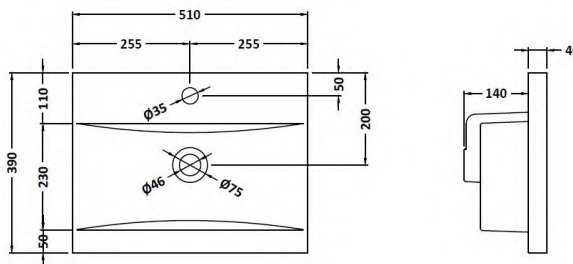

Sales Code: NVM001

Description: 500mm Minimalist Basin 1Th

Product Dimensions

Height (mm):	170
Width (mm):	500
Depth (mm):	390
Nett Weight (kg):	9

Packaging Dimensions

Height (mm):	400
Width (mm):	520
Depth (mm):	200
Gross Weight (kg):	9

Packaging Data

Box Colour:	Brown Cardboard Box
Box Qty:	1
Label Size:	105 x 50
Label Colour:	White Label
Label Qty:	1

Outer Box Dimensions (If Applicable)

Height (mm):	
Width (mm):	
Depth (mm):	
Gross Weight (kg):	
Barcode:	5055275828670

Product Dimensions

Height (mm):	180
Width (mm):	510
Depth (mm):	390
Nett Weight (kg):	10.54

Packaging Dimensions

Height (mm):	210
Width (mm):	410
Depth (mm):	530
Gross Weight (kg):	10.54

Packaging Data

Box Colour:	Brown Cardboard Box - Printed
Box Qty:	1
Label Size:	100 x 50
Label Colour:	White Label
Label Qty:	2

Outer Box Dimensions (If Applicable)

Height (mm):	
Width (mm):	
Depth (mm):	
Gross Weight (kg):	
Barcode:	5055369043446

Product Details

Country of Origin:	China
Fitting Instruction:	No
Certification:	CE: No WRAS: N/A WRAS No: N/A
Product Material:	Vitreous China
Fixing Supplied:	No