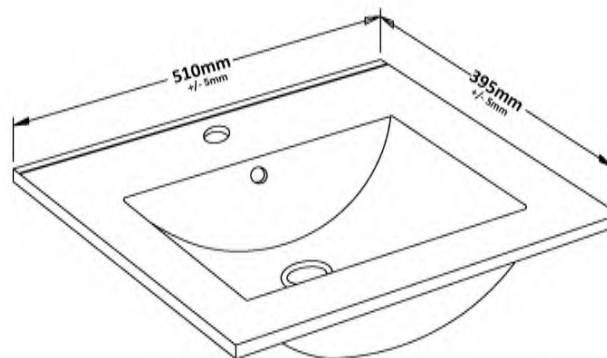

Packaging Dimensions

Height (mm):	520
Width (mm):	520
Depth (mm):	405
Gross Weight (kg):	19

Packaging Data

Box Colour:	Brown Cardboard Box - Printed
Box Qty:	0
Label Size:	0 x 0
Label Colour:	Not Applicable
Label Qty:	0

Outer Box Dimensions (If Applicable)

Height (mm):	
Width (mm):	
Depth (mm):	
Gross Weight (kg):	
Barcode:	5056462654584

Product Details

Country of Origin:	China
Fitting Instruction:	No
CE Certification:	
FSC Certified Materials:	Yes
Colour:	Satin White
Construction Method:	Cam & Wood Dowel
Construction Type:	Rigid
Cabinet Finish:	MFC Painted Gloss
Fascia Finish:	Mdf Painted Gloss
Cabinet Thickness (mm):	16
Fascia Thickness (mm):	18
Drawer Included:	Yes
Drawer Type:	80mm High Metal Softclose
No of Shelves:	0
Hinge Type:	Not Applicable
Hinge Included:	No
Adjustable Legs:	No, Not Required
Fixings Included:	Yes
Handle Style:	Modern
Waste Shroud:	Yes
Handle Included:	Yes, Supplied
Handle Type:	D-Shape

Sales Code: NVM001

Description: 500mm Minimalist Basin 1Th

Product Dimensions

Height (mm):	170
Width (mm):	500
Depth (mm):	390
Nett Weight (kg):	9

Packaging Dimensions

Height (mm):	400
Width (mm):	520
Depth (mm):	200
Gross Weight (kg):	9

Packaging Data

Box Colour:	Brown Cardboard Box
Box Qty:	1
Label Size:	105 x 50
Label Colour:	White Label
Label Qty:	1

Outer Box Dimensions (If Applicable)

Height (mm):	
Width (mm):	
Depth (mm):	
Gross Weight (kg):	
Barcode:	5055275828670