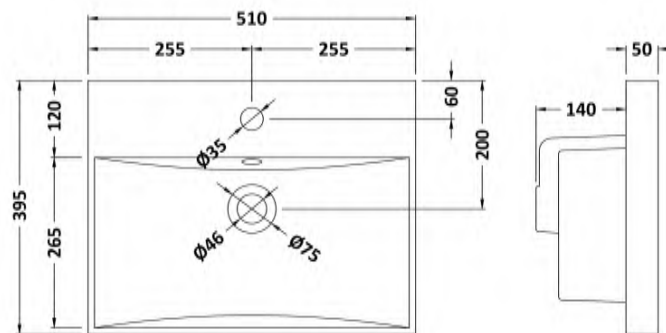

Sales Code: NVM001

Description: 500mm Minimalist Basin 1Th

Product Dimensions

Height (mm):	170
Width (mm):	500
Depth (mm):	390
Nett Weight (kg):	9

Packaging Dimensions

Height (mm):	400
Width (mm):	520
Depth (mm):	200
Gross Weight (kg):	9

Product Dimensions

Height (mm):	180
Width (mm):	510
Depth (mm):	390
Nett Weight (kg):	10.54

Packaging Dimensions

Height (mm):	210
Width (mm):	410
Depth (mm):	530
Gross Weight (kg):	10.54

Packaging Data

Box Colour:	Brown Cardboard Box - Printed
Box Qty:	1
Label Size:	100 x 50
Label Colour:	White Label
Label Qty:	2

Outer Box Dimensions (If Applicable)

Height (mm):	
Width (mm):	
Depth (mm):	
Gross Weight (kg):	
Barcode:	5055369043446

Product Details

Country of Origin:	China
Fitting Instruction:	No
Certification:	CE: No WRAS: N/A WRAS No: N/A
Product Material:	Vitreous China
Fixing Supplied:	No

Sales Code: NVM032

Description: 500 Thin Edged Basin 1Th

Product Dimensions

Height (mm):	170
Width (mm):	510
Depth (mm):	395
Nett Weight (kg):	9.5

Packaging Dimensions

Height (mm):	190
Width (mm):	530
Depth (mm):	415
Gross Weight (kg):	10