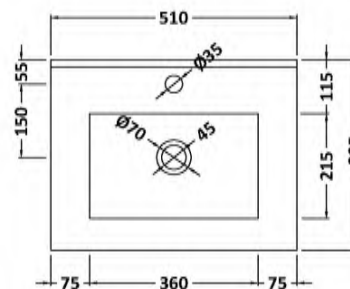

Packaging Dimensions

Height (mm):	520
Width (mm):	520
Depth (mm):	405
Gross Weight (kg):	19

Packaging Data

Box Colour:	Brown Cardboard Box - Printed
Box Qty:	0
Label Size:	0 x 0
Label Colour:	Not Applicable
Label Qty:	0

Outer Box Dimensions (If Applicable)

Height (mm):	
Width (mm):	
Depth (mm):	
Gross Weight (kg):	
Barcode:	5056462654584

Product Details

Country of Origin:	China
Fitting Instruction:	No
CE Certification:	
FSC Certified Materials:	Yes
Colour:	Satin White
Construction Method:	Cam & Wood Dowel
Construction Type:	Rigid
Cabinet Finish:	MFC Painted Gloss
Fascia Finish:	Mdf Painted Gloss
Cabinet Thickness (mm):	16
Fascia Thickness (mm):	18
Drawer Included:	Yes
Drawer Type:	80mm High Metal Softclose
No of Shelves:	0
Hinge Type:	Not Applicable
Hinge Included:	No
Adjustable Legs:	No, Not Required
Fixings Included:	Yes
Handle Style:	Modern
Waste Shroud:	Yes
Handle Included:	Yes, Supplied
Handle Type:	D-Shape

Sales Code: NVM001

Description: 500mm Minimalist Basin 1Th

Product Dimensions

Height (mm):	170
Width (mm):	500
Depth (mm):	390
Nett Weight (kg):	9

Packaging Dimensions

Height (mm):	400
Width (mm):	520
Depth (mm):	200
Gross Weight (kg):	9

Packaging Data

Box Colour:	Brown Cardboard Box
Box Qty:	1
Label Size:	105 x 50
Label Colour:	White Label
Label Qty:	1

Outer Box Dimensions (If Applicable)

Height (mm):	
Width (mm):	
Depth (mm):	
Gross Weight (kg):	
Barcode:	5055275828670