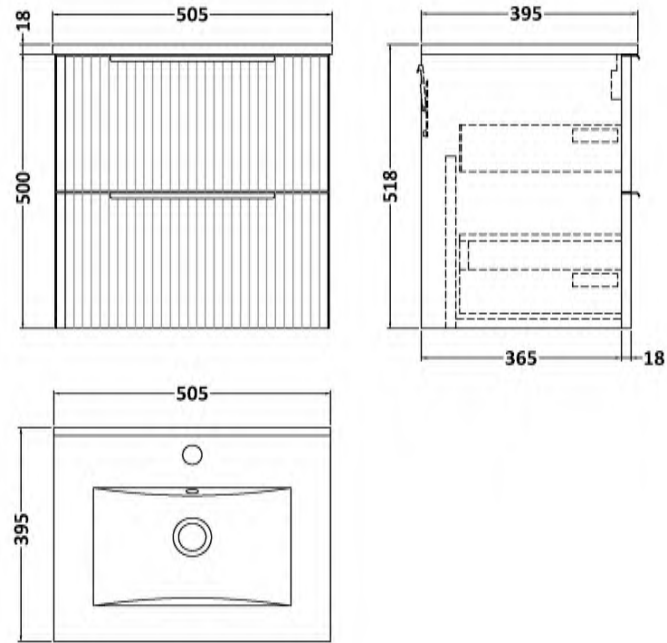

Sales Code: DFF192B

Description: 500 W/H 2-Drawer Vanity & Basin 2

Packaging Details

Barcode: 5056462677378

Sales Code: FLU192

Description: 500 W/H 2-Drawer Unit

Product Dimensions

Height (mm):	500
Width (mm):	500
Depth (mm):	383
Nett Weight (kg):	18.5

Packaging Dimensions

Height (mm):	520
Width (mm):	520
Depth (mm):	405
Gross Weight (kg):	19

Packaging Data

Box Colour:	Brown Cardboard Box - Printed
Box Qty:	0
Label Size:	0 x 0
Label Colour:	Not Applicable
Label Qty:	0

Sales Code: NVM001

Description: 500mm Minimalist Basin 1Th

Product Dimensions

Height (mm):	170
Width (mm):	500
Depth (mm):	390
Nett Weight (kg):	9

Packaging Dimensions

Height (mm):	400
Width (mm):	520
Depth (mm):	200
Gross Weight (kg):	9

Product Dimensions

Height (mm):	180
Width (mm):	510
Depth (mm):	390
Nett Weight (kg):	10.54

Packaging Dimensions

Height (mm):	210
Width (mm):	410
Depth (mm):	530
Gross Weight (kg):	10.54

Packaging Data

Box Colour:	Brown Cardboard Box - Printed
Box Qty:	1
Label Size:	100 x 50
Label Colour:	White Label
Label Qty:	2