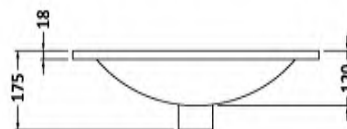

Packaging Dimensions

Height (mm):	520
Width (mm):	520
Depth (mm):	405
Gross Weight (kg):	19

Packaging Data

Box Colour:	Brown Cardboard Box - Printed
Box Qty:	0
Label Size:	0 x 0
Label Colour:	Not Applicable
Label Qty:	0

Outer Box Dimensions (If Applicable)

Height (mm):	
Width (mm):	
Depth (mm):	
Gross Weight (kg):	
Barcode:	5056462654584

Product Details

Country of Origin:	China
Fitting Instruction:	No
CE Certification:	
FSC Certified Materials:	Yes
Colour:	Satin White
Construction Method:	Cam & Wood Dowel
Construction Type:	Rigid
Cabinet Finish:	MFC Painted Gloss
Fascia Finish:	Mdf Painted Gloss
Cabinet Thickness (mm):	16
Fascia Thickness (mm):	18
Drawer Included:	Yes
Drawer Type:	80mm High Metal Softclose
No of Shelves:	0
Hinge Type:	Not Applicable
Hinge Included:	No
Adjustable Legs:	No, Not Required
Fixings Included:	Yes
Handle Style:	Modern
Waste Shroud:	Yes
Handle Included:	Yes, Supplied
Handle Type:	D-Shape

Sales Code: NVM001

Description: 500mm Minimalist Basin 1Th

Product Dimensions

Height (mm):	170
Width (mm):	500
Depth (mm):	390
Nett Weight (kg):	9

Packaging Dimensions

Height (mm):	400
Width (mm):	520
Depth (mm):	200
Gross Weight (kg):	9

Packaging Data

Box Colour:	Brown Cardboard Box
Box Qty:	1
Label Size:	105 x 50
Label Colour:	White Label
Label Qty:	1

Outer Box Dimensions (If Applicable)

Height (mm):	
Width (mm):	
Depth (mm):	
Gross Weight (kg):	
Barcode:	5055275828670