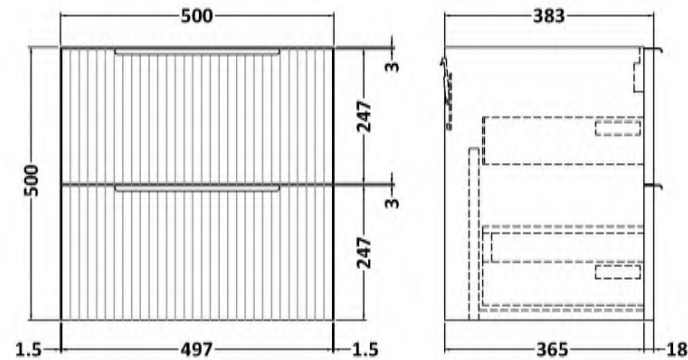

Sales Code: DFF192B

Description: 500 W/H 2-Drawer Vanity & Basin 2

Packaging Details

Barcode: 5056462677378

Sales Code: FLU192

Description: 500 W/H 2-Drawer Unit

Product Dimensions

Height (mm):	500
Width (mm):	500
Depth (mm):	383
Nett Weight (kg):	18.5

Packaging Dimensions

Height (mm):	520
Width (mm):	520
Depth (mm):	405
Gross Weight (kg):	19

Packaging Data

Box Colour:	Brown Cardboard Box - Printed
Box Qty:	0
Label Size:	0 x 0
Label Colour:	Not Applicable
Label Qty:	0

Sales Code: NVM001

Description: 500mm Minimalist Basin 1Th

Product Dimensions

Height (mm):	170
Width (mm):	500
Depth (mm):	390
Nett Weight (kg):	9

Packaging Dimensions

Height (mm):	400
Width (mm):	520
Depth (mm):	200
Gross Weight (kg):	9

Packaging Data

Box Colour:	Brown Cardboard Box
Box Qty:	1
Label Size:	105 x 50
Label Colour:	White Label
Label Qty:	1

Outer Box Dimensions (If Applicable)

Height (mm):	
Width (mm):	
Depth (mm):	
Gross Weight (kg):	
Barcode:	5055275828670