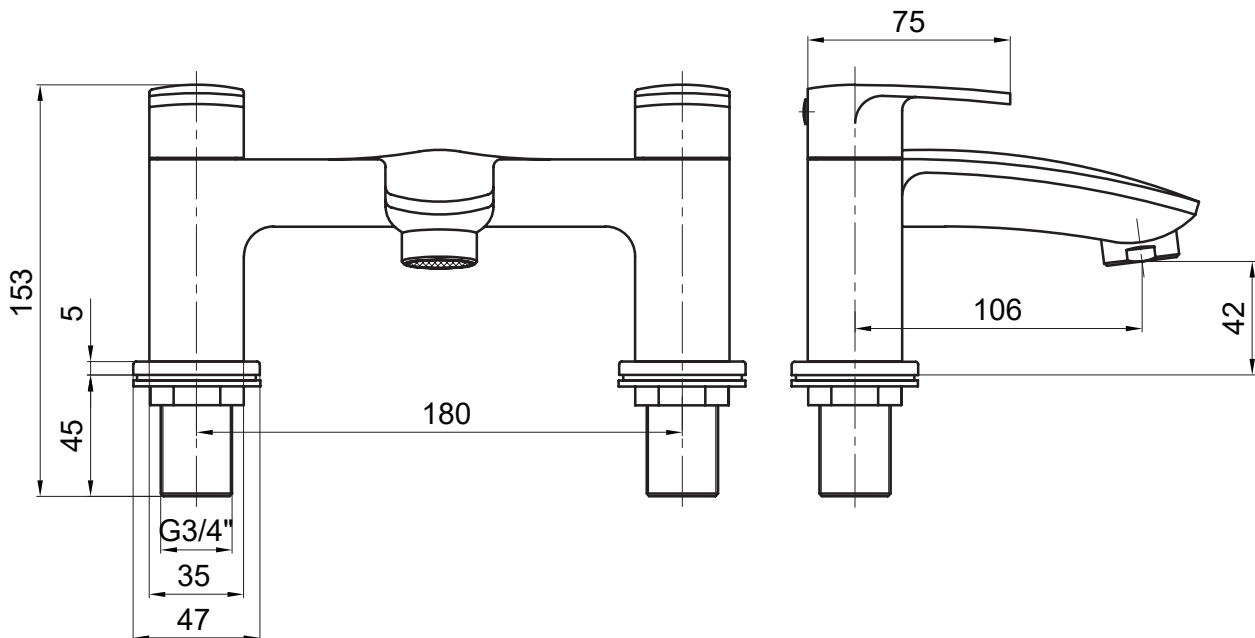

Technical Data Sheet

Avid Bath Filler - TAV32

TAVISTOCK
inspiring bathrooms

No.	Description	Code	Fixings Included
1	Avid Bath Filler	TAV32	YES

Min Pressure:	0.2bar
0.2bar	7.5 litres / min
0.3bar	10 litres / min
0.4bar	11.5 litres / min
0.5bar	13 litres / min
1bar	18.5 litres / min
2bar	26.5 litres / min

Dimensions

Diagrams not to scale. All dimensions in mm (tolerance of +/-5mm)

*Dimensions are subject to change, customers are advised to measure actual product before commencing installation.

FAQs

Does the tap come fitted with an aerator? Yes.

What size plumbing fittings are needed for the threaded legs? This product will work with standard 3/4" plumbing fittings.