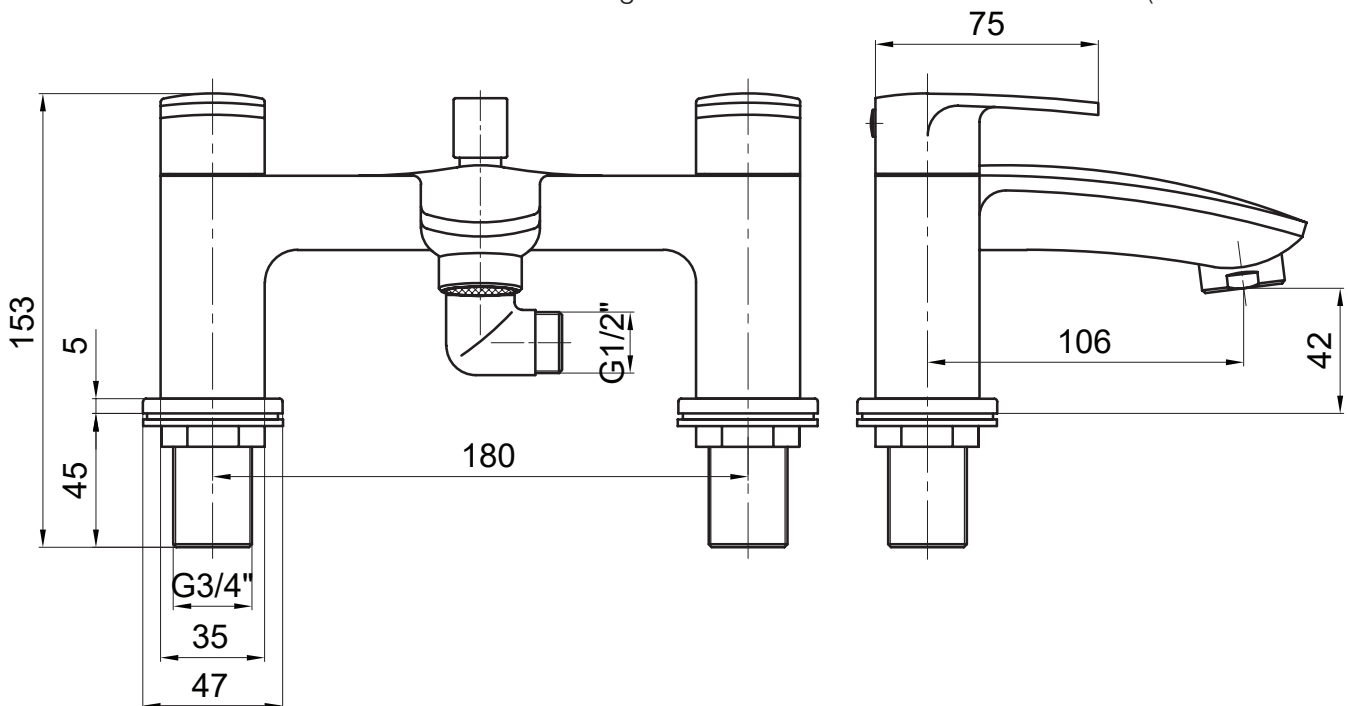

Technical Data Sheet

Avid Bath Shower Mixer - TAV42

TAVISTOCK
inspiring bathrooms

No.	Description	Code	Fixings Included
1	Avid Bath Shower Mixer	TAV42	YES

Min Pressure:	0.2bar
0.2bar	7.5 litres / min
0.3bar	10 litres / min
0.4bar	11.5 litres / min
0.5bar	13 litres / min
1bar	18.5 litres / min
2bar	26.5 litres / min

Dimensions - TTR42

Diagrams not to scale. All dimensions in mm (tolerance of +/-5mm)

*Dimensions are subject to change, customers are advised to measure actual product before commencing installation.

FAQs

Does the tap come fitted with an aerator? Yes.

What size plumbing fittings are needed for the threaded legs? This product will work with standard 3/4" plumbing fittings.