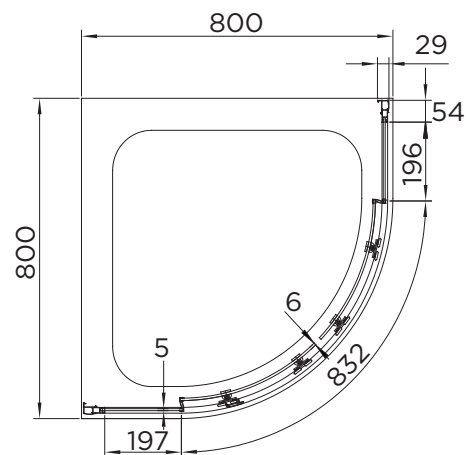

SPECIFICATION

venturi 6

DOUBLE DOOR QUADRANT

RANGE	VENTURI 6
PRODUCT	DOUBLE DOOR QUAD
CODE	AQ9301S
SIZE	800
PROFILE COLOUR	SILVER
GLASS THICKNESS	6mm
GLASS FINISH	CLEAR
GLASS TREATMENT	CLEAN & CLEAR™
HEIGHT	1900
ADJUSTMENT IN RECESS	765-785
ADJUSTMENT WITH SIDE PANEL	N/A
OPTIONAL SIDE PANEL	N/A
APERTURE	399
GUARANTEE	LIFETIME
GLASS BS EN	EN12150-1T
CE	YES/EN14428
PROFILE MATERIAL	ALUMINUM/6463#
HANDLE MATERIAL	STAINLESS STEEL
ROLLER MATERIAL	ZINC ALLOY/ABS CHROME
QUICK RELEASE ROLLERS	YES
FIXED PANEL SIZE	213
MOVING PANEL SIZE	385
PRODUCT HAND	UNIVERSAL
PRODUCT WEIGHT	KG
PACKAGED DIMENSIONS	1990x589x201
BARCODE	5031978044289

Optional Cover Strips available

*All shower enclosures carry a Lifetime Guarantee when fitted with an Aquadart shower tray, a 10 year Guarantee will be given when fitted with any other manufacturer's tray.

To register your Guarantee visit: www.aquadart.co.uk | Spare Parts available at: www.aprilaquadartspares.co.uk

All measurements in mm and are nominal