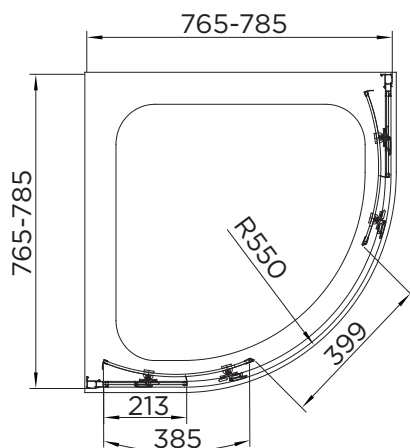

SPECIFICATION

venturi 6

DOUBLE DOOR QUADRANT

RANGE	VENTURI 6
PRODUCT	DOUBLE DOOR QUAD
CODE	AQ9301S
SIZE	800
PROFILE COLOUR	SILVER
GLASS THICKNESS	6mm
GLASS FINISH	CLEAR
GLASS TREATMENT	CLEAN & CLEAR™
HEIGHT	1900
ADJUSTMENT IN RECESS	765-785
ADJUSTMENT WITH SIDE PANEL	N/A
OPTIONAL SIDE PANEL	N/A
APERTURE	399
GUARANTEE	LIFETIME
GLASS BS EN	EN12150-1T
CE	YES/EN14428
PROFILE MATERIAL	ALUMINUM/6463#
HANDLE MATERIAL	STAINLESS STEEL
ROLLER MATERIAL	ZINC ALLOY/ABS CHROME
QUICK RELEASE ROLLERS	YES
FIXED PANEL SIZE	213
MOVING PANEL SIZE	385
PRODUCT HAND	UNIVERSAL
PRODUCT WEIGHT	KG
PACKAGED DIMENSIONS	1990x589x201
BARCODE	5031978044289

Optional Cover Strips available

*All shower enclosures carry a Lifetime Guarantee when fitted with an Aquadart shower tray, a 10 year Guarantee will be given when fitted with any other manufacturer's tray.

To register your Guarantee visit: www.aquadart.co.uk | Spare Parts available at: www.aprilaquadartspares.co.uk

All measurements in mm and are nominal