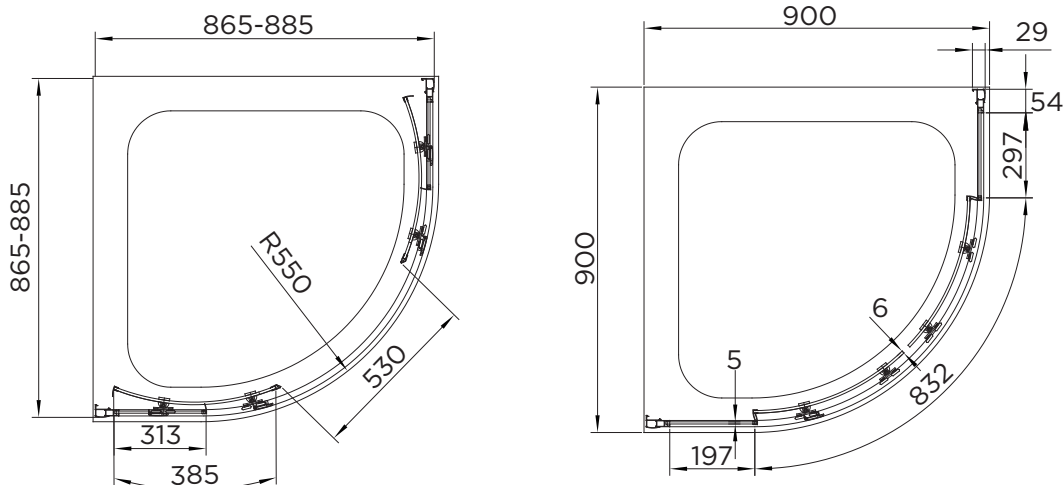

SPECIFICATION

venturi 6

DOUBLE DOOR QUADRANT

RANGE	VENTURI 6
PRODUCT	DOUBLE DOOR QUAD
CODE	AQ9302S
SIZE	900
PROFILE COLOUR	SILVER
GLASS THICKNESS	6mm
GLASS FINISH	CLEAR
GLASS TREATMENT	CLEAN & CLEAR™
HEIGHT	1900
ADJUSTMENT IN RECESS	865-885
ADJUSTMENT WITH SIDE PANEL	N/A
OPTIONAL SIDE PANEL	N/A
APERTURE	530
GUARANTEE	LIFETIME
GLASS BS EN	EN12150-1T
CE	YES/EN14428
PROFILE MATERIAL	ALUMINUM/6463#
HANDLE MATERIAL	STAINLESS STEEL
ROLLER MATERIAL	ZINC ALLOY/ABS CHROME
QUICK RELEASE ROLLERS	YES
FIXED PANEL SIZE	313
MOVING PANEL SIZE	385
PRODUCT HAND	UNIVERSAL
PRODUCT WEIGHT	KG
PACKAGED DIMENSIONS	1990x632x201
BARCODE	5031978044296

Optional Cover Strips available

\*All shower enclosures carry a Lifetime Guarantee when fitted with an Aquadart shower tray, a 10 year Guarantee will be given when fitted with any other manufacturer's tray.

To register your Guarantee visit: [www.aquadart.co.uk](http://www.aquadart.co.uk) | Spare Parts available at: [www.aprilaquadartspares.co.uk](http://www.aprilaquadartspares.co.uk)

All measurements in mm and are nominal