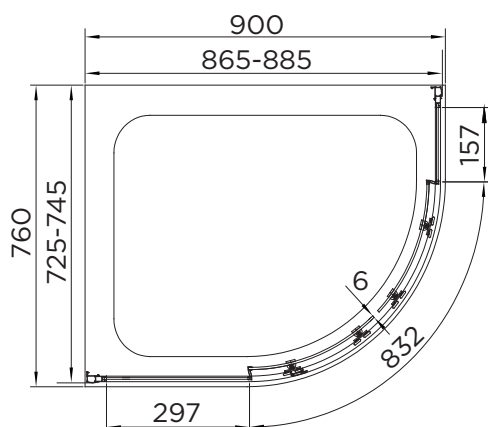

# venturi 6

## DOUBLE DOOR QUADRANT

BY CAVALIER BATHROOMS

RANGE	VENTURI 6
PRODUCT	DOUBLE DOOR QUAD
CODE	AQ9304S
SIZE	900x760
PROFILE COLOUR	SILVER
GLASS THICKNESS	6mm
GLASS FINISH	CLEAR
GLASS TREATMENT	CLEAN & CLEAR™
HEIGHT	1900
ADJUSTMENT IN RECESS	865-885/725-745
ADJUSTMENT WITH SIDE PANEL	N/A
OPTIONAL SIDE PANEL	N/A
APERTURE	530
GUARANTEE	LIFETIME
GLASS BS EN	BS EN 12150-1T
UKCA/CE	YES/BS EN 14428
PROFILE MATERIAL	ALUMINUM/6463#
HANDLE MATERIAL	STAINLESS STEEL
ROLLER MATERIAL	ZINC ALLOY/ABS CHROME
QUICK RELEASE ROLLERS	YES
FIXED PANEL SIZE	313
MOVING PANEL SIZE	385
PRODUCT HAND	UNIVERSAL
PRODUCT WEIGHT	38.8KG
PACKAGED DIMENSIONS	1990x632x201
BARCODE	5031978044302

Optional Cover Strips available

All measurements in mm and are nominal

\*All shower enclosures carry a Lifetime Guarantee when fitted with an Aquadart shower tray, a 10 year Guarantee will be given when fitted with any other manufacturer's tray. To register your Guarantee or order Spare Parts visit: [www.cavalierbathrooms.co.uk](http://www.cavalierbathrooms.co.uk)