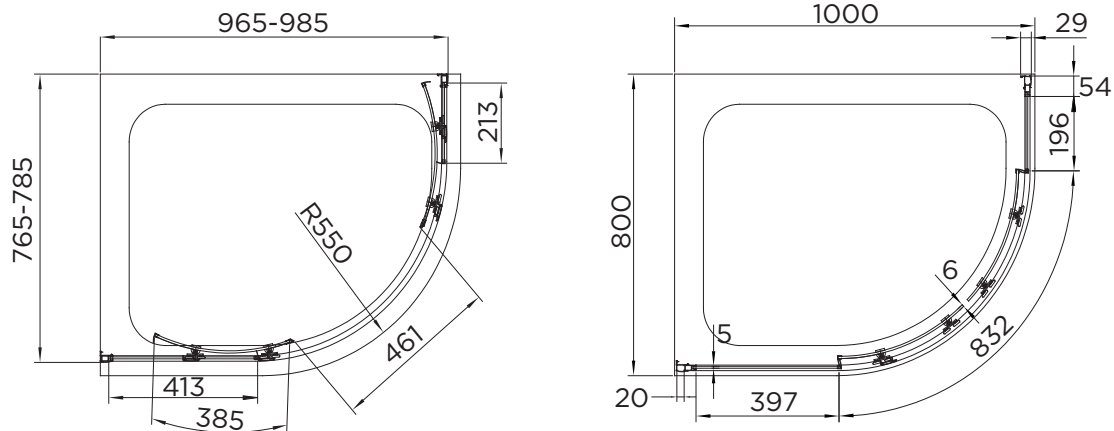

SPECIFICATION

venturi 6

DOUBLE DOOR QUADRANT

RANGE	VENTURI 6
PRODUCT	DOUBLE DOOR QUAD
CODE	AQ9308S
SIZE	1000x800
PROFILE COLOUR	SILVER
GLASS THICKNESS	6mm
GLASS FINISH	CLEAR
GLASS TREATMENT	CLEAN & CLEAR™
HEIGHT	1900
ADJUSTMENT IN RECESS	965-985/765-785
ADJUSTMENT WITH SIDE PANEL	N/A
OPTIONAL SIDE PANEL	N/A
APERTURE	461
GUARANTEE	LIFETIME
GLASS BS EN	EN12150-1T
CE	YES/EN14428
PROFILE MATERIAL	ALUMINUM/6463#
HANDLE MATERIAL	STAINLESS STEEL
ROLLER MATERIAL	ZINC ALLOY/ABS CHROME
QUICK RELEASE ROLLERS	YES
FIXED PANEL SIZE	213/413
MOVING PANEL SIZE	385
PRODUCT HAND	UNIVERSAL
PRODUCT WEIGHT	42.2KG
PACKAGED DIMENSIONS	1990x583x201
BARCODE	5031978044333

Optional Cover Strips available

\*All shower enclosures carry a Lifetime Guarantee when fitted with an Aquadart shower tray, a 10 year Guarantee will be given when fitted with any other manufacturer's tray.

To register your Guarantee visit: [www.aquadart.co.uk](http://www.aquadart.co.uk) | Spare Parts available at: [www.aprilaquadartspares.co.uk](http://www.aprilaquadartspares.co.uk)

All measurements in mm and are nominal