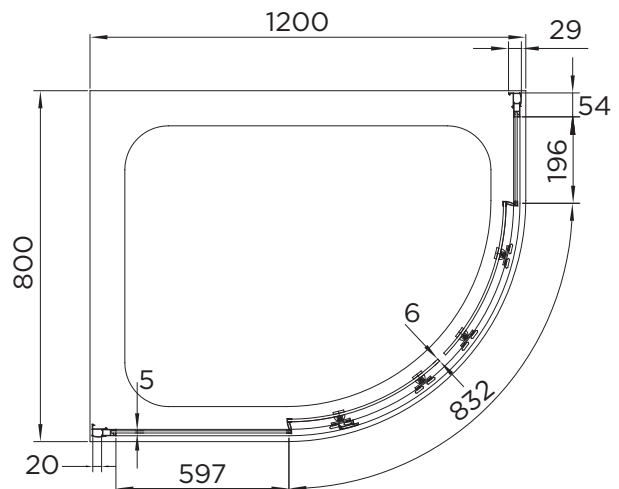

SPECIFICATION

venturi 6

DOUBLE DOOR QUADRANT

RANGE	VENTURI 6
PRODUCT	DOUBLE DOOR QUAD
CODE	AQ9305S
SIZE	1200x800
PROFILE COLOUR	SILVER
GLASS THICKNESS	6mm
GLASS FINISH	CLEAR
GLASS TREATMENT	CLEAN & CLEAR™
HEIGHT	1900
ADJUSTMENT IN RECESS	1165-1185/765-785
ADJUSTMENT WITH SIDE PANEL	N/A
OPTIONAL SIDE PANEL	N/A
APERTURE	399
GUARANTEE	LIFETIME
GLASS BS EN	EN12150-1T
CE	YES/EN14428
PROFILE MATERIAL	ALUMINUM/6463#
HANDLE MATERIAL	STAINLESS STEEL
ROLLER MATERIAL	ZINC ALLOY/ABS CHROME
QUICK RELEASE ROLLERS	YES
FIXED PANEL SIZE	613/213
MOVING PANEL SIZE	385
PRODUCT HAND	UNIVERSAL
PRODUCT WEIGHT	KG
PACKAGED DIMENSIONS	1990x687x201
BARCODE	5031978044319

Optional Cover Strips available

*All shower enclosures carry a Lifetime Guarantee when fitted with an Aquadart shower tray, a 10 year Guarantee will be given when fitted with any other manufacturer's tray.

To register your Guarantee visit: www.aquadart.co.uk | Spare Parts available at: www.aprilaquadartspares.co.uk

All measurements in mm and are nominal