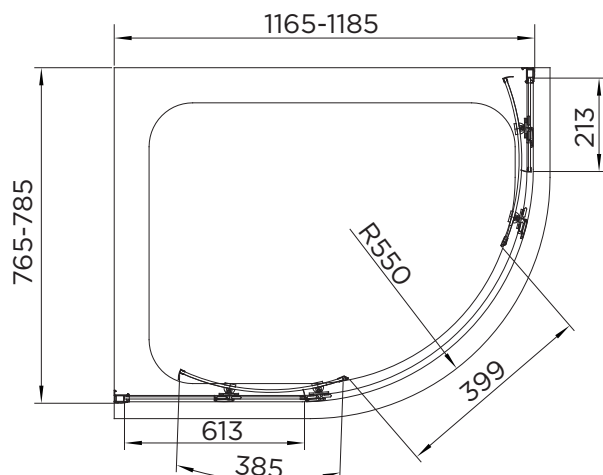

SPECIFICATION

venturi 6

DOUBLE DOOR QUADRANT

RANGE	VENTURI 6
PRODUCT	DOUBLE DOOR QUAD
CODE	AQ9305S
SIZE	1200x800
PROFILE COLOUR	SILVER
GLASS THICKNESS	6mm
GLASS FINISH	CLEAR
GLASS TREATMENT	CLEAN & CLEAR™
HEIGHT	1900
ADJUSTMENT IN RECESS	1165-1185/765-785
ADJUSTMENT WITH SIDE PANEL	N/A
OPTIONAL SIDE PANEL	N/A
APERTURE	399
GUARANTEE	LIFETIME
GLASS BS EN	EN12150-1T
CE	YES/EN14428
PROFILE MATERIAL	ALUMINUM/6463#
HANDLE MATERIAL	STAINLESS STEEL
ROLLER MATERIAL	ZINC ALLOY/ABS CHROME
QUICK RELEASE ROLLERS	YES
FIXED PANEL SIZE	613/213
MOVING PANEL SIZE	385
PRODUCT HAND	UNIVERSAL
PRODUCT WEIGHT	KG
PACKAGED DIMENSIONS	1990x687x201
BARCODE	5031978044319

Optional Cover Strips available

*All shower enclosures carry a Lifetime Guarantee when fitted with an Aquadart shower tray, a 10 year Guarantee will be given when fitted with any other manufacturer's tray.

To register your Guarantee visit: www.aquadart.co.uk | Spare Parts available at: www.aprilaquadartspares.co.uk

All measurements in mm and are nominal