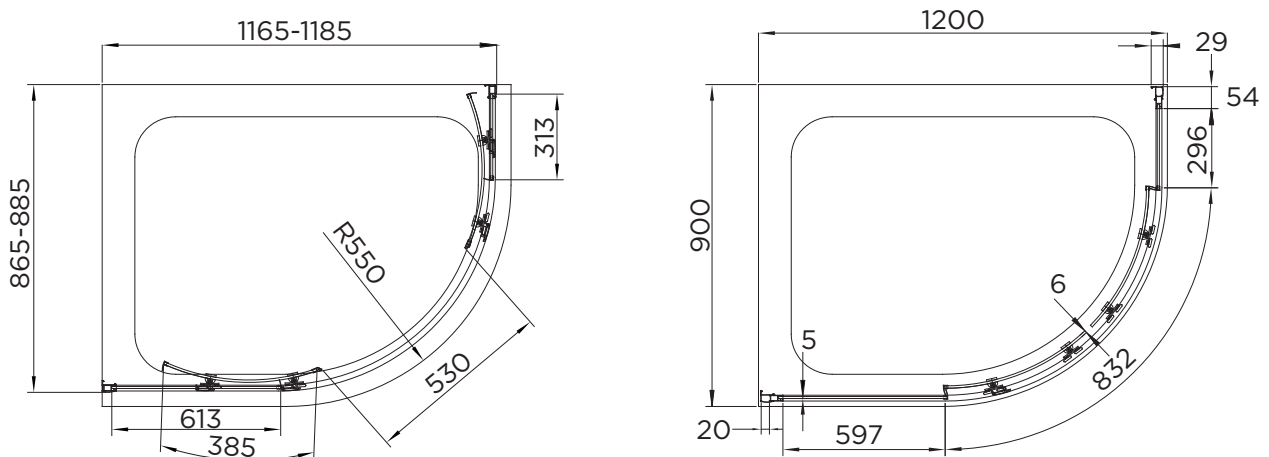

SPECIFICATION

venturi 6

DOUBLE DOOR QUADRANT

RANGE	VENTURI 6
PRODUCT	DOUBLE DOOR QUAD
CODE	AQ9307S
SIZE	1200x900
PROFILE COLOUR	SILVER
GLASS THICKNESS	6mm
GLASS FINISH	CLEAR
GLASS TREATMENT	CLEAN & CLEAR™
HEIGHT	1900
ADJUSTMENT IN RECESS	1165-1185/865-885
ADJUSTMENT WITH SIDE PANEL	N/A
OPTIONAL SIDE PANEL	N/A
APERTURE	530
GUARANTEE	LIFETIME
GLASS BS EN	EN12150-1T
CE	YES/EN14428
PROFILE MATERIAL	ALUMINUM/6463#
HANDLE MATERIAL	STAINLESS STEEL
ROLLER MATERIAL	ZINC ALLOY/ABS CHROME
QUICK RELEASE ROLLERS	YES
FIXED PANEL SIZE	613/313
MOVING PANEL SIZE	385
PRODUCT HAND	UNIVERSAL
PRODUCT WEIGHT	48.5KG
PACKAGED DIMENSIONS	1990x737x201
BARCODE	5031978044326

Optional Cover Strips available

\*All shower enclosures carry a Lifetime Guarantee when fitted with an Aquadart shower tray, a 10 year Guarantee will be given when fitted with any other manufacturer's tray.

To register your Guarantee visit: [www.aquadart.co.uk](http://www.aquadart.co.uk) | Spare Parts available at: [www.aprilaquadartspares.co.uk](http://www.aprilaquadartspares.co.uk)

All measurements in mm and are nominal