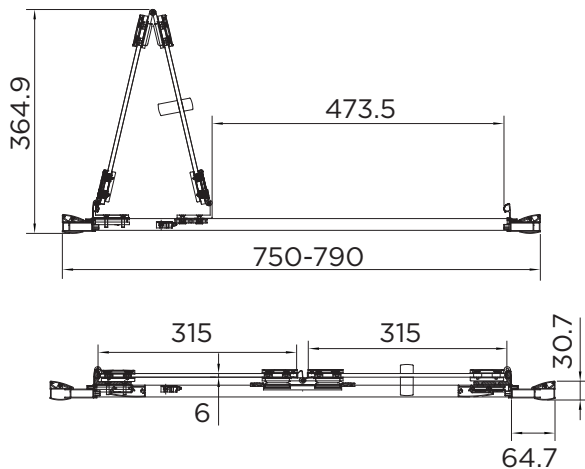

SPECIFICATION
 venturi 6
 BIFOLD DOOR

RANGE	VENTURI 6
PRODUCT	BIFOLD DOOR
CODE	AQ9372S
SIZE	800
PROFILE COLOUR	SILVER
GLASS THICKNESS	6mm
GLASS FINISH	CLEAR
GLASS TREATMENT	CLEAN & CLEAR™
HEIGHT	1900
ADJUSTMENT IN RECESS	750-790
ADJUSTMENT WITH SIDE PANEL	757-797
OPTIONAL SIDE PANEL	YES
APERTURE	473
GUARANTEE	LIFETIME
GLASS BS EN	EN12150-1T
CE	YES/EN14428
PROFILE MATERIAL	ALUMINUM/6463#
HANDLE MATERIAL	STAINLESS STEEL
ROLLER MATERIAL	STAINLESS STEEL
QUICK RELEASE ROLLERS	NO
FIXED PANEL SIZE	315
MOVING PANEL SIZE	315
PRODUCT HAND	UNIVERSAL
PRODUCT WEIGHT	27KG
PACKAGED DIMENSIONS	1920x792x84
BARCODE	5031978044685

*All shower enclosures carry a Lifetime Guarantee when fitted with an Aquadart shower tray, a 10 year Guarantee will be given when fitted with any other manufacturer's tray.
 To register your Guarantee visit: www.aquadart.co.uk | Spare Parts available at: www.aprilaquadartspares.co.uk
 All measurements in mm and are nominal