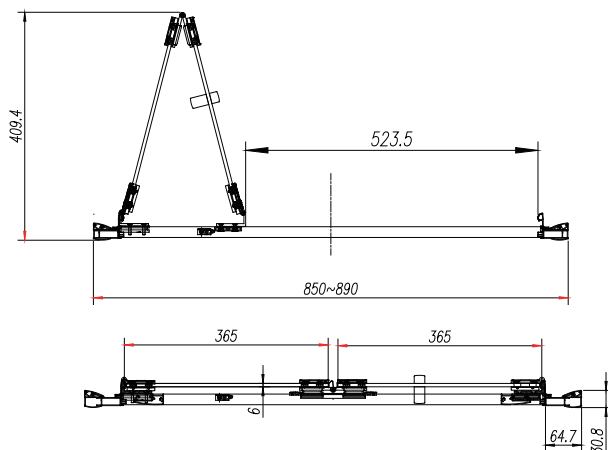

SPECIFICATION

venturi 6

BIFOLD DOOR

RANGE	VENTURI 6
PRODUCT	BIFOLD DOOR
CODE	AQ9373S
SIZE	900
PROFILE COLOUR	SILVER
GLASS THICKNESS	6mm
GLASS FINISH	CLEAR
GLASS TREATMENT	CLEAN & CLEAR™
HEIGHT	1900
ADJUSTMENT IN RECESS	850-890
ADJUSTMENT WITH SIDE PANEL	857-897
OPTIONAL SIDE PANEL	YES
APERTURE	523
GUARANTEE	LIFETIME
GLASS BS EN	EN12150-1T
CE	YES/EN14428
PROFILE MATERIAL	ALUMINUM/6463#
HANDLE MATERIAL	STAINLESS STEEL
ROLLE MATERIAL	STAINLESS STEEL
QUICK RELEASE ROLLERS	NO
FIXED PANEL SIZE	365
MOVING PANEL SIZE	365
PRODUCT HAND	UNIVERSAL
PRODUCT WEIGHT	30.5KG
PACKAGED DIMENSIONS	1920x892x84
BARCODE	5031978044692

All measurements in mm and are nominal