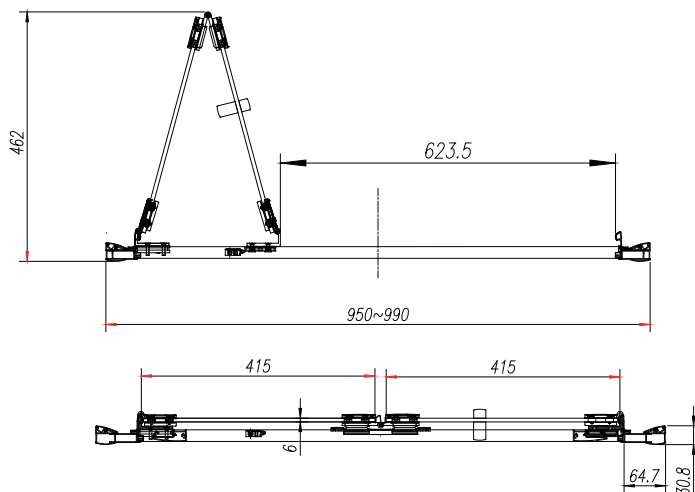

SPECIFICATION

venturi 6 BIFOLD DOOR

RANGE	VENTURI 6
PRODUCT	BIFOLD DOOR
CODE	AQ9374S
SIZE	1000
PROFILE COLOUR	SILVER
GLASS THICKNESS	6mm
GLASS FINISH	CLEAR
GLASS TREATMENT	CLEAN & CLEAR™
HEIGHT	1900
ADJUSTMENT IN RECESS	950-990
ADJUSTMENT WITH SIDE PANEL	957-997
OPTIONAL SIDE PANEL	YES
APERTURE	623
GUARANTEE	LIFETIME
GLASS BS EN	EN12150-1T
CE	YES/EN14428
PROFILE MATERIAL	ALUMINUM/6463#
HANDLE MATERIAL	STAINLESS STEEL
ROLLE MATERIAL	STAINLESS STEEL
QUICK RELEASE ROLLERS	NO
FIXED PANEL SIZE	415
MOVING PANEL SIZE	415
PRODUCT HAND	UNIVERSAL
PRODUCT WEIGHT	33.5KG
PACKAGED DIMENSIONS	1920x992x84
BARCODE	5031978044708

All measurements in mm and are nominal