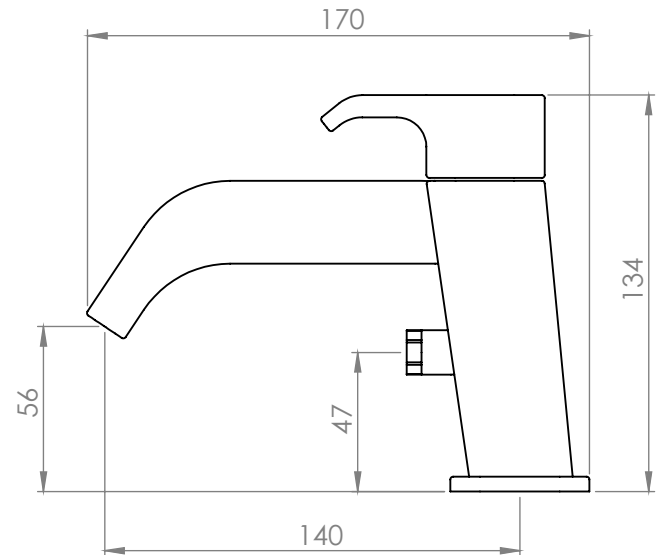

Technical Data Sheet

Adapt Bath Shower Mixer - TAD42

TAVISTOCK
inspiring bathrooms

No.	Description	Code	Fixings Included
1	Adapt Bath Shower Mixer	TAD42	YES

Min Pressure:	0.3bar
0.1bar	5.7 litres / min
0.3bar	10.3 litres / min
0.5bar	13.4 litres / min
1bar	19.3 litres / min
2bar	27.5 litres / min

Dimensions - TR1019

Diagrams not to scale. All dimensions in mm (tolerance of +/-5mm)

*Dimensions are subject to change, customers are advised to measure actual product before commencing installation.

FAQs

Does the tap come fitted with an aerator? Yes, the aerator comes pre-installed but can be replaced.

What size plumbing fittings are needed for the threaded legs? This product will work with standard 3/4" plumbing fittings.