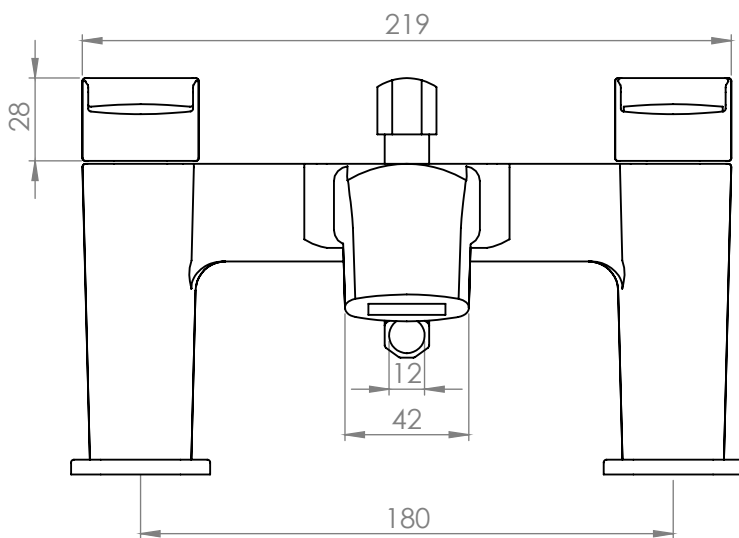

Technical Data Sheet

Adapt Bath Shower Mixer - TAD42

TAVISTOCK
inspiring bathrooms

No.	Description	Code	Fixings Included
1	Adapt Bath Shower Mixer	TAD42	YES

Min Pressure:	0.3bar
0.1bar	5.7 litres / min
0.3bar	10.3 litres / min
0.5bar	13.4 litres / min
1bar	19.3 litres / min
2bar	27.5 litres / min

Dimensions - TR1019

Diagrams not to scale. All dimensions in mm (tolerance of +/-5mm)

*Dimensions are subject to change, customers are advised to measure actual product before commencing installation.

FAQs

Does the tap come fitted with an aerator? Yes, the aerator comes pre-installed but can be replaced.

What size plumbing fittings are needed for the threaded legs? This product will work with standard 3/4" plumbing fittings.