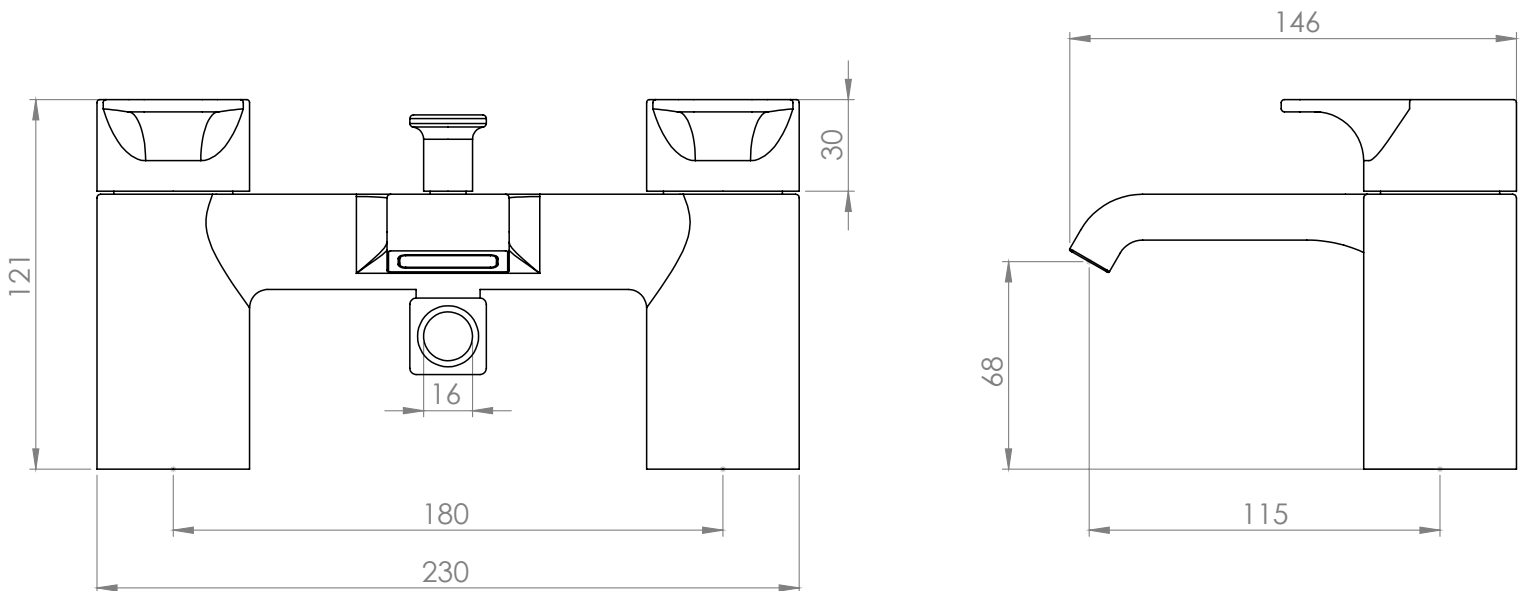

Technical Data Sheet

Blaze Bath Shower Mixer - TBL42

No.	Description	Code	Fixings Included
1	Blaze Signal Bath Shower Mixer	TBL42	YES

Min Pressure:	0.3bar
0.1bar	11.4 litres / min
0.3bar	14.5 litres / min
0.4bar	16.7 litres / min
0.5bar	19.1 litres / min
1bar	27.4 litres / min
2bar	38.2 litres / min
3bar	49.1 litres / min

Dimensions - TBL42

Diagrams not to scale. All dimensions in mm (tolerance of +/-5mm)

*Dimensions are subject to change, customers are advised to measure actual product before commencing installation.

FAQs

Does the tap come fitted with an aerator? Yes.

What size plumbing fittings are needed for the threaded legs? This product will work with standard 3/4" plumbing fittings.