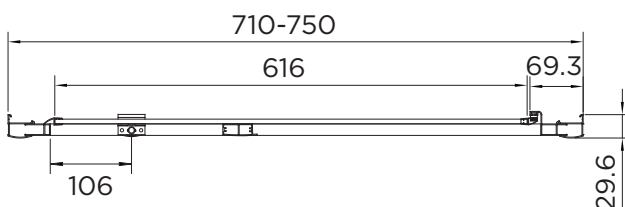

SPECIFICATION
venturi 6
PIVOT DOOR

RANGE	VENTURI 6
PRODUCT	PIVOT DOOR
CODE	AQ9311S
SIZE	760
PROFILE COLOUR	SILVER
GLASS THICKNESS	6mm
GLASS FINISH	CLEAR
GLASS TREATMENT	CLEAN & CLEAR™
HEIGHT	1900
ADJUSTMENT IN RECESS	710-750
ADJUSTMENT WITH SIDE PANEL	717-757
OPTIONAL SIDE PANEL	YES
APERTURE	506
GUARANTEE	LIFETIME
GLASS BS EN	EN12150-1T
CE	YES/EN14428
PROFILE MATERIAL	ALUMINUM/6463#
HANDLE MATERIAL	STAINLESS STEEL
ROLLER MATERIAL	ZINC ALLOY
QUICK RELEASE ROLLERS	N/A
FIXED PANEL SIZE	N/A
MOVING PANEL SIZE	616
PRODUCT HAND	UNIVERSAL
PRODUCT WEIGHT	23.5KG
PACKAGED DIMENSIONS	1980x755x65
BARCODE	5031978044340

Optional Cover Strips available

*All shower enclosures carry a Lifetime Guarantee when fitted with an Aquadart shower tray, a 10 year Guarantee will be given when fitted with any other manufacturer's tray.

To register your Guarantee visit: www.aquadart.co.uk | Spare Parts available at: www.aprilaquadartspares.co.uk

All measurements in mm and are nominal