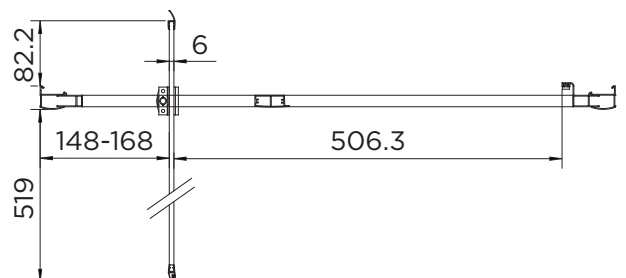

SPECIFICATION
venturi 6
PIVOT DOOR

RANGE	VENTURI 6
PRODUCT	PIVOT DOOR
CODE	AQ9311S
SIZE	760
PROFILE COLOUR	SILVER
GLASS THICKNESS	6mm
GLASS FINISH	CLEAR
GLASS TREATMENT	CLEAN & CLEAR™
HEIGHT	1900
ADJUSTMENT IN RECESS	710-750
ADJUSTMENT WITH SIDE PANEL	717-757
OPTIONAL SIDE PANEL	YES
APERTURE	506
GUARANTEE	LIFETIME
GLASS BS EN	EN12150-1T
CE	YES/EN14428
PROFILE MATERIAL	ALUMINUM/6463#
HANDLE MATERIAL	STAINLESS STEEL
ROLLER MATERIAL	ZINC ALLOY
QUICK RELEASE ROLLERS	N/A
FIXED PANEL SIZE	N/A
MOVING PANEL SIZE	616
PRODUCT HAND	UNIVERSAL
PRODUCT WEIGHT	23.5KG
PACKAGED DIMENSIONS	1980x755x65
BARCODE	5031978044340

Optional Cover Strips available

*All shower enclosures carry a Lifetime Guarantee when fitted with an Aquadart shower tray, a 10 year Guarantee will be given when fitted with any other manufacturer's tray.

To register your Guarantee visit: www.aquadart.co.uk | Spare Parts available at: www.aprilaquadartspares.co.uk

All measurements in mm and are nominal