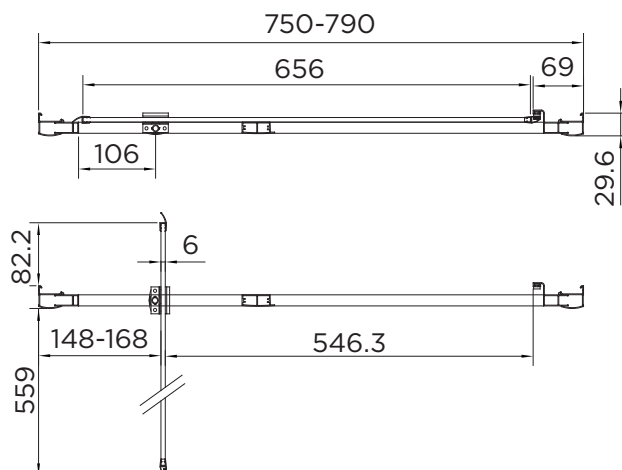

SPECIFICATION
venturi 6
PIVOT DOOR

RANGE	VENTURI 6
PRODUCT	PIVOT DOOR
CODE	AQ9312S
SIZE	800
PROFILE COLOUR	SILVER
GLASS THICKNESS	6mm
GLASS FINISH	CLEAR
GLASS TREATMENT	CLEAN & CLEAR™
HEIGHT	1900
ADJUSTMENT IN RECESS	750-790
ADJUSTMENT WITH SIDE PANEL	757-797
OPTIONAL SIDE PANEL	YES
APERTURE	546
GUARANTEE	LIFETIME
GLASS BS EN	EN12150-1T
CE	YES/EN14428
PROFILE MATERIAL	ALUMINUM/6463#
HANDLE MATERIAL	STAINLESS STEEL
PIVOT HINGE MATERIAL	ZINC ALLOY
QUICK RELEASE ROLLERS	N/A
FIXED PANEL SIZE	N/A
MOVING PANEL SIZE	656
PRODUCT HAND	UNIVERSAL
PRODUCT WEIGHT	25KG
PACKAGED DIMENSIONS	1980x795x65
BARCODE	5031978044357

Optional Cover Strips available

*All shower enclosures carry a Lifetime Guarantee when fitted with an Aquadart shower tray, a 10 year Guarantee will be given when fitted with any other manufacturer's tray.

To register your Guarantee visit: www.aquadart.co.uk | Spare Parts available at: www.aprilaquadartspares.co.uk

All measurements in mm and are nominal