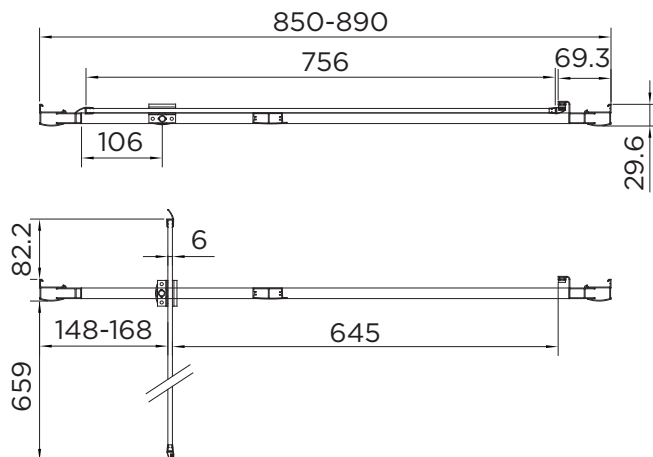

SPECIFICATION

venturi 6

PIVOT DOOR

RANGE	VENTURI 6
PRODUCT	PIVOT DOOR
CODE	AQ9313S
SIZE	900
PROFILE COLOUR	SILVER
GLASS THICKNESS	6mm
GLASS FINISH	CLEAR
GLASS TREATMENT	CLEAN & CLEAR™
HEIGHT	1900
ADJUSTMENT IN RECESS	850-890
ADJUSTMENT WITH SIDE PANEL	857-897
OPTIONAL SIDE PANEL	YES
APERTURE	645
GUARANTEE	LIFETIME
GLASS BS EN	EN12150-1T
CE	YES/EN14428
PROFILE MATERIAL	ALUMINUM/6463#
HANDLE MATERIAL	STAINLESS STEEL
PIVOT HINGE MATERIAL	ZINC ALLOY
QUICK RELEASE ROLLERS	N/A
FIXED PANEL SIZE	N/A
MOVING PANEL SIZE	756
PRODUCT HAND	UNIVERSAL
PRODUCT WEIGHT	28KG
PACKAGED DIMENSIONS	1980x895x65
BARCODE	5031978044364

Optional Cover Strips available

*All shower enclosures carry a Lifetime Guarantee when fitted with an Aquadart shower tray, a 10 year Guarantee will be given when fitted with any other manufacturer's tray.

To register your Guarantee visit: www.aquadart.co.uk | Spare Parts available at: www.aprilaquadartspares.co.uk

All measurements in mm and are nominal