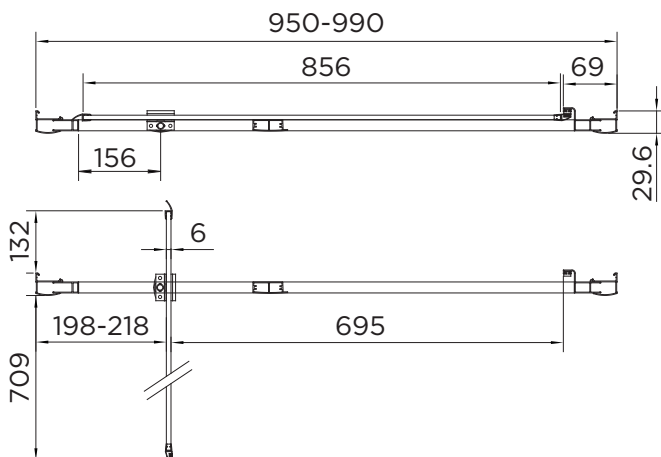

SPECIFICATION

venturi 6 PIVOT DOOR

RANGE	VENTURI 6
PRODUCT	PIVOT DOOR
CODE	AQ9314S
SIZE	1000
PROFILE COLOUR	SILVER
GLASS THICKNESS	6mm
GLASS FINISH	CLEAR
GLASS TREATMENT	CLEAN & CLEAR™
HEIGHT	1900
ADJUSTMENT IN RECESS	950-990
ADJUSTMENT WITH SIDE PANEL	957-997
OPTIONAL SIDE PANEL	YES
APERTURE	695
GUARANTEE	LIFETIME
GLASS BS EN	EN12150-1T
CE	YES/EN14428
PROFILE MATERIAL	ALUMINUM/6463#
HANDLE MATERIAL	STAINLESS STEEL
PIVOT HINGE MATERIAL	ZINC ALLOY
QUICK RELEASE ROLLERS	N/A
FIXED PANEL SIZE	N/A
MOVING PANEL SIZE	856
PRODUCT HAND	UNIVERSAL
PRODUCT WEIGHT	31KG
PACKAGED DIMENSIONS	1980x995x65
BARCODE	5031978044371

Optional Cover Strips available

*All shower enclosures carry a Lifetime Guarantee when fitted with an Aquadart shower tray, a 10 year Guarantee will be given when fitted with any other manufacturer's tray.

To register your Guarantee visit: www.aquadart.co.uk | Spare Parts available at: www.aprilaquadartspares.co.uk

All measurements in mm and are nominal