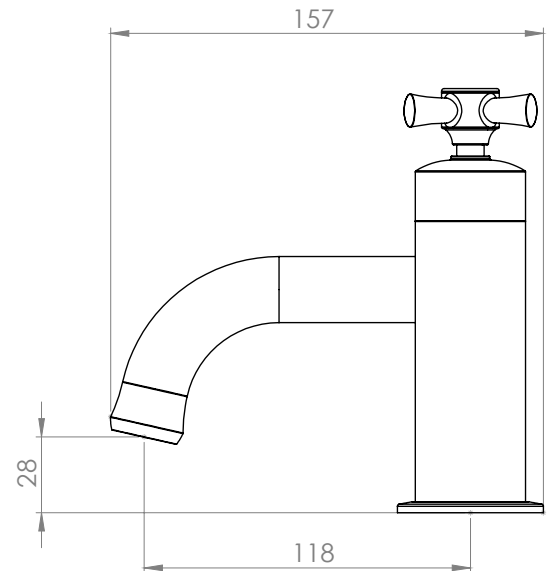

Technical Data Sheet

Cheltenham Bath Filler - TCM32

TAVISTOCK
inspiring bathrooms

No.	Description	Code	Fixings Included
1	Cheltenham Bath Filler	TCM32	YES

Min Pressure:	0.3bar
0.2bar	9.3 litres / min
0.3bar	11.7 litres / min
0.4bar	13.5 litres / min
0.5bar	15.1 litres / min
1bar	21.5 litres / min
2bar	30.5 litres / min

Dimensions - TCM32

Diagrams not to scale. All dimensions in mm (tolerance of +/-5mm)

*Dimensions are subject to change, customers are advised to measure actual product before commencing installation.

FAQs

Does the tap come fitted with an aerator? Yes.

What size plumbing fittings are needed for the threaded legs? This product will work with standard 3/4" plumbing fittings.