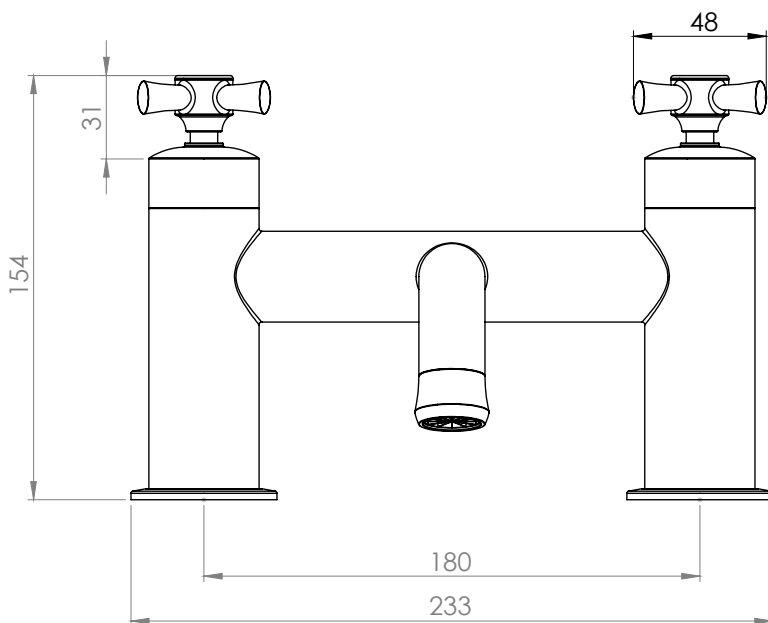

Technical Data Sheet

Cheltenham Bath Filler - TCM32

TAVISTOCK
inspiring bathrooms

No.	Description	Code	Fixings Included
1	Cheltenham Bath Filler	TCM32	YES

Min Pressure:	0.3bar
0.2bar	9.3 litres / min
0.3bar	11.7 litres / min
0.4bar	13.5 litres / min
0.5bar	15.1 litres / min
1bar	21.5 litres / min
2bar	30.5 litres / min

Dimensions - TCM32

Diagrams not to scale. All dimensions in mm (tolerance of +/-5mm)

*Dimensions are subject to change, customers are advised to measure actual product before commencing installation.

FAQs

Does the tap come fitted with an aerator? Yes.

What size plumbing fittings are needed for the threaded legs? This product will work with standard 3/4" plumbing fittings.