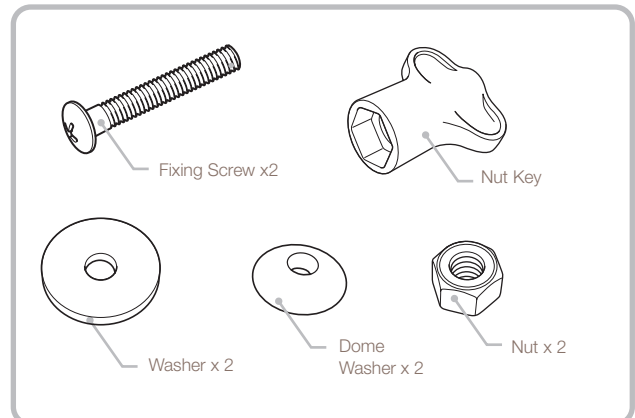

Technical Data Sheet

Dune Quick Release SC Seat - 8904WSC

TAVISTOCK
inspiring bathrooms

No.	Description	Code	Fixings Included
1	Dune Quick Release SC Thermoset Seat	8904WSC	YES

Dimensions - 8904WSC

Diagrams not to scale. All dimensions in mm (tolerance of +/-5mm)

Overall Dimensions

Min-Max Adjustment

Product Information

Finish / Material: White Thermoset Plastic.

Top Fix or Bottom Fix Fixings Included?: Top and Bottom Fix Included.

Soft Close Hinges?: Yes.

Quick Release Seat?: Yes.

Product Guarantee: 5 Years against seat breakage.

Useful Spares

SP16306 (top fix kit)

SP14948 (bottom fix kit)

Note: fixing screws are a different thread to top fix kit and are not cross compatible.

FAQs

My seat keeps coming loose, how can I fix it?:

The fixings may require considerable tightening to secure to your pan. Although a tool is included, an adjustable spanner can be used to further tighten the fixing nuts. For bottom fix, as the fixings settle in they may require periodic re-tightening, particularly after initial installation.