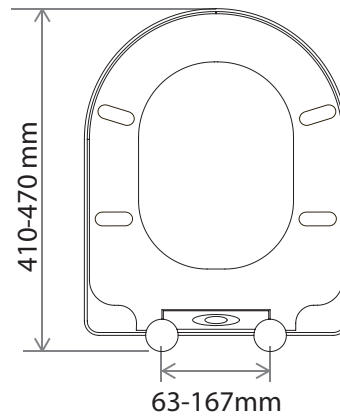

Technical Data Sheet

Dune Quick Release SC Seat - 8904WSC

TAVISTOCK
inspiring bathrooms

No.	Description	Code	Fixings Included
1	Dune Quick Release SC Thermoset Seat	8904WSC	YES

Dimensions - 8904WSC

Diagrams not to scale. All dimensions in mm (tolerance of +/-5mm)

Overall Dimensions

Min-Max Adjustment

Product Information

Finish / Material: White Thermoset Plastic.

Top Fix or Bottom Fix Fixings Included?: Top and Bottom Fix Included.

Soft Close Hinges?: Yes.

Quick Release Seat?: Yes.