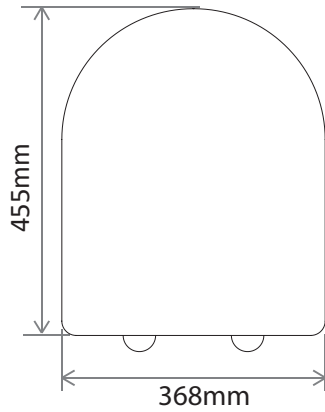

Technical Data Sheet

Dune Quick Release SC Seat - 8904WSC

TAVISTOCK
inspiring bathrooms

No.	Description	Code	Fixings Included
1	Dune Quick Release SC Thermoset Seat	8904WSC	YES

Dimensions - 8904WSC

Diagrams not to scale. All dimensions in mm (tolerance of +/-5mm)

Overall Dimensions

Min-Max Adjustment

Product Information

Finish / Material: White Thermoset Plastic.

Top Fix or Bottom Fix Fixings Included?: Top and Bottom Fix Included.

Soft Close Hinges?: Yes.

Quick Release Seat?: Yes.