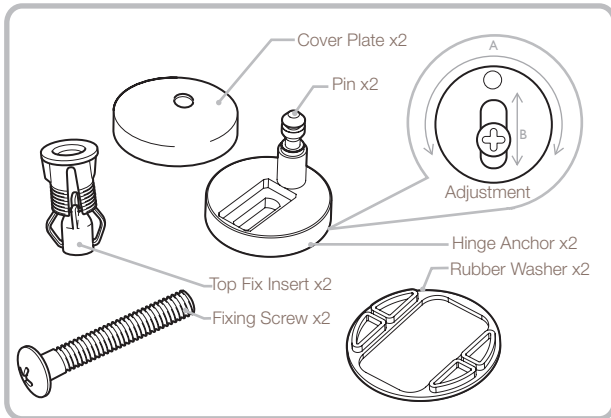

Overall Dimensions

Min-Max Adjustment

Product Information

Finish / Material: White Thermoset Plastic.

Top Fix or Bottom Fix Fixings Included?: Top and Bottom Fix Included.

Soft Close Hinges?: Yes.

Quick Release Seat?: Yes.

Product Guarantee: 5 Years against seat breakage.

Useful Spares

SP16306 (top fix kit)

SP14948 (bottom fix kit)

Note: fixing screws are a different thread to top fix kit and are not cross compatible.

FAQs

My seat keeps coming loose, how can I fix it?:

The fixings may require considerable tightening to secure to your pan. Although a tool is included, an adjustable spanner can be used to further tighten the fixing nuts. For bottom fix, as the fixings settle in they may require periodic re-tightening, particularly after initial installation.