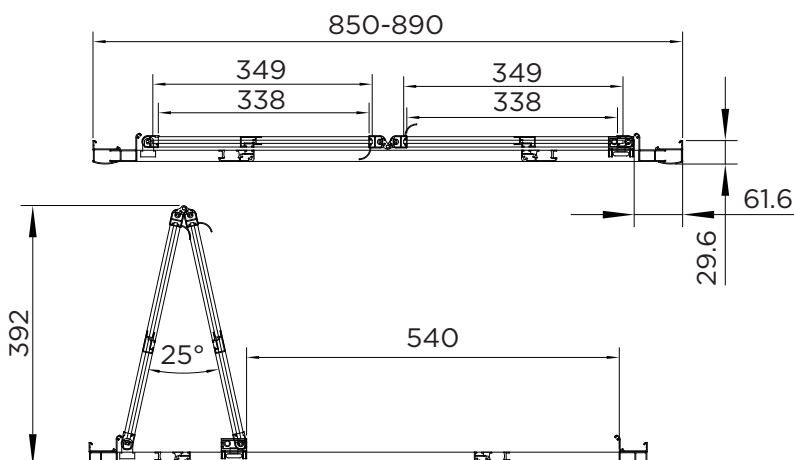

SPECIFICATION

venturi 6 BIFOLD DOOR

RANGE	VENTURI 6
PRODUCT	BIFOLD DOOR
CODE	AQ9317S
SIZE	900
PROFILE COLOUR	SILVER
GLASS THICKNESS	4mm
GLASS FINISH	CLEAR
GLASS TREATMENT	CLEAN & CLEAR™
HEIGHT	1900
ADJUSTMENT IN RECESS	850-890
ADJUSTMENT WITH SIDE PANEL	857-897
OPTIONAL SIDE PANEL	YES
APERTURE	540
GUARANTEE	LIFETIME
GLASS BS EN	EN12150-1T
CE	YES/EN14428
PROFILE MATERIAL	ALUMINUM/6463#
HANDLE MATERIAL	ALUMINUM-6463#
ROLLER MATERIAL	NYLON
QUICK RELEASE ROLLERS	NO
FIXED PANEL SIZE	349
MOVING PANEL SIZE	349
PRODUCT HAND	UNIVERSAL
PRODUCT WEIGHT	22.5KG
PACKAGED DIMENSIONS	1980x898x76
BARCODE	5031978044401

Optional Cover Strips available

*All shower enclosures carry a Lifetime Guarantee when fitted with an Aquadart shower tray, a 10 year Guarantee will be given when fitted with any other manufacturer's tray.

To register your Guarantee visit: www.aquadart.co.uk | Spare Parts available at: www.aprilaquadartspares.co.uk

All measurements in mm and are nominal