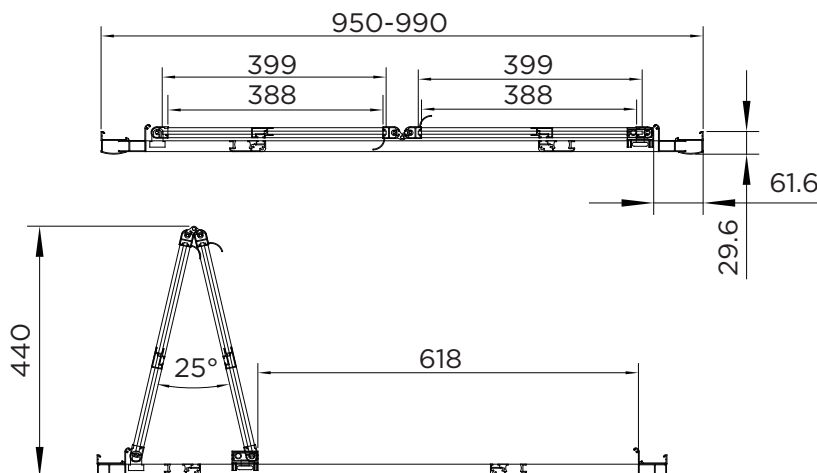

SPECIFICATION

venturi 6
BIFOLD DOOR

RANGE	VENTURI 6
PRODUCT	BIFOLD DOOR
CODE	AQ9318S
SIZE	1000
PROFILE COLOUR	SILVER
GLASS THICKNESS	4mm
GLASS FINISH	CLEAR
GLASS TREATMENT	CLEAN & CLEAR™
HEIGHT	1900
ADJUSTMENT IN RECESS	950-990
ADJUSTMENT WITH SIDE PANEL	957-997
OPTIONAL SIDE PANEL	YES
APERTURE	618
GUARANTEE	LIFETIME
GLASS BS EN	EN12150-1T
CE	YES/EN14428
PROFILE MATERIAL	ALUMINUM/6463#
HANDLE MATERIAL	ALUMINUM-6463#
ROLLER MATERIAL	NYLON
QUICK RELEASE ROLLERS	NO
FIXED PANEL SIZE	399
MOVING PANEL SIZE	399
PRODUCT HAND	UNIVERSAL
PRODUCT WEIGHT	24KG
PACKAGED DIMENSIONS	1980x998x76
BARCODE	5031978044418

Optional Cover Strips available

*All shower enclosures carry a Lifetime Guarantee when fitted with an Aquadart shower tray, a 10 year Guarantee will be given when fitted with any other manufacturer's tray.

To register your Guarantee visit: www.aquadart.co.uk | Spare Parts available at: www.aprilaquadartspares.co.uk

All measurements in mm and are nominal