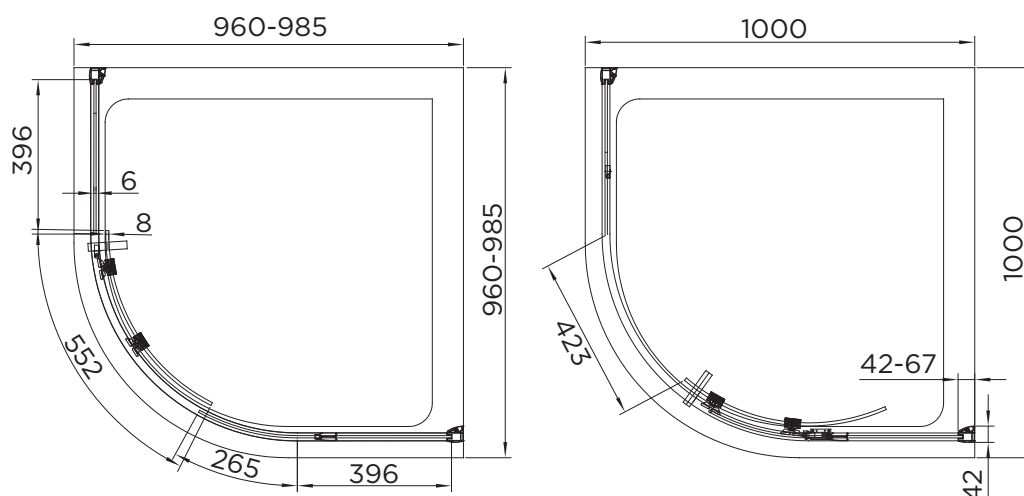

SPECIFICATION

venturi 8

SINGLE DOOR QUAD

RANGE	VENTURI 8
PRODUCT	SINGLE DOOR QUAD
CODE	AQ9442S
SIZE	1000x1000
PROFILE COLOUR	SILVER
GLASS THICKNESS	8mm
GLASS FINISH	CLEAR
GLASS TREATMENT	CLEAN & CLEAR™
HEIGHT	1900
ADJUSTMENT	960-985
ADJUSTMENT WITH SIDE PANEL	N/A
OPTIONAL SIDE PANEL	N/A
APERTURE	423
GUARANTEE	LIFETIME
CE	EN14428
GLASS BS EN	EN12150-1T
PROFILE MATERIAL	ALUMINUM/6463#
HANDLE MATERIAL	STAINLESS STEEL
ROLLE MATERIAL	ZINC ALLOY/ABS CHROME
QUICK RELEASE ROLLERS	YES
FIXED PANEL SIZE	396
MOVING PANEL SIZE	552
PRODUCT HAND	UNIVERSAL
PRODUCT WEIGHT	58KG
PACKAGED DIMENSIONS	1980x732x285
BARCODE	5031978085435

All measurements in mm and are nominal