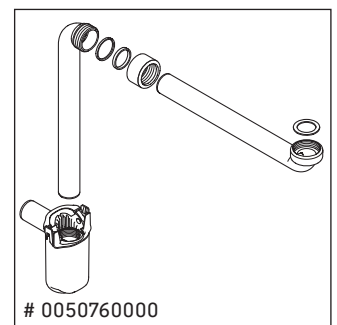

D-Neo

DE 4248

Mounting instructions

Instructions for use

The bathroom furniture range complies with the standards and guidelines applicable at the time of delivery and is designed for use in bathrooms. Direct contact with water should be avoided, for example, when showering.