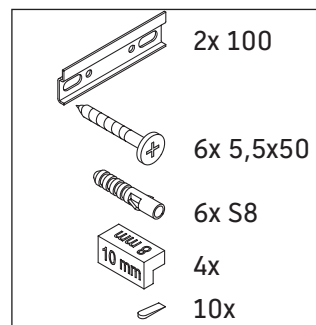

D-Neo

DE 4248

Mounting instructions

Instructions for use

The bathroom furniture range complies with the standards and guidelines applicable at the time of delivery and is designed for use in bathrooms. Direct contact with water should be avoided, for example, when showering.