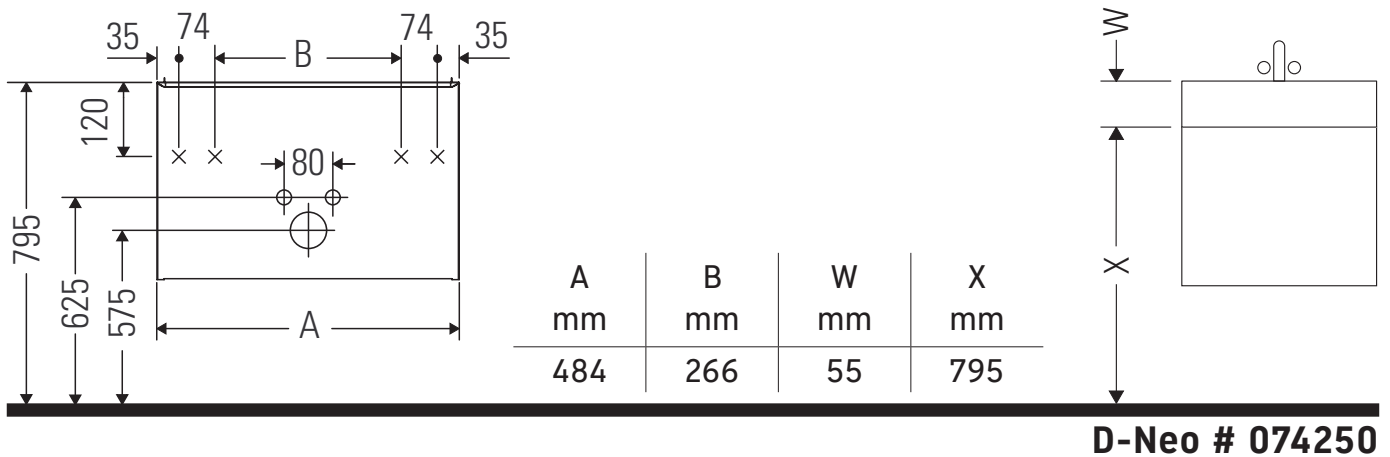

D-Neo

DE 4248

Mounting instructions

Instructions for use

The bathroom furniture range complies with the standards and guidelines applicable at the time of delivery and is designed for use in bathrooms. Direct contact with water should be avoided, for example, when showering.