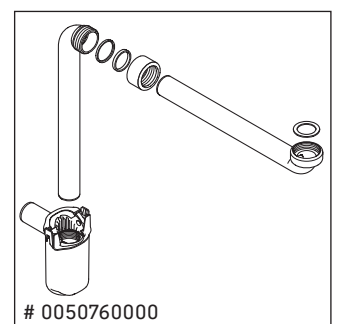

Ketho.2

K2 5080

Mounting instructions

Instructions for use

The bathroom furniture range complies with the standards and guidelines applicable at the time of delivery and is designed for use in bathrooms. Direct contact with water should be avoided, for example, when showering.