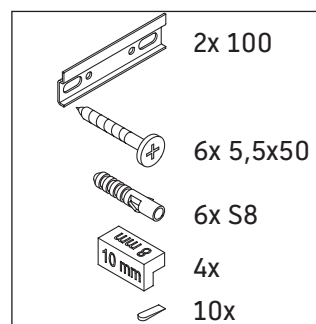

Ketho.2

K2 5080

Mounting instructions

Instructions for use

The bathroom furniture range complies with the standards and guidelines applicable at the time of delivery and is designed for use in bathrooms. Direct contact with water should be avoided, for example, when showering.