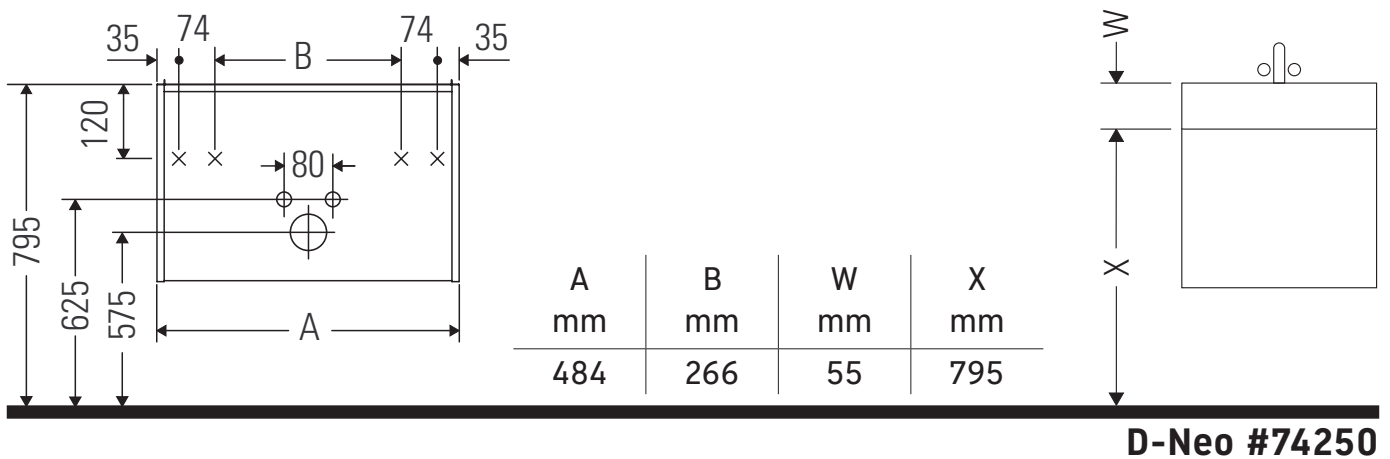

Ketho.2

K2 5080

Mounting instructions

Instructions for use

The bathroom furniture range complies with the standards and guidelines applicable at the time of delivery and is designed for use in bathrooms. Direct contact with water should be avoided, for example, when showering.