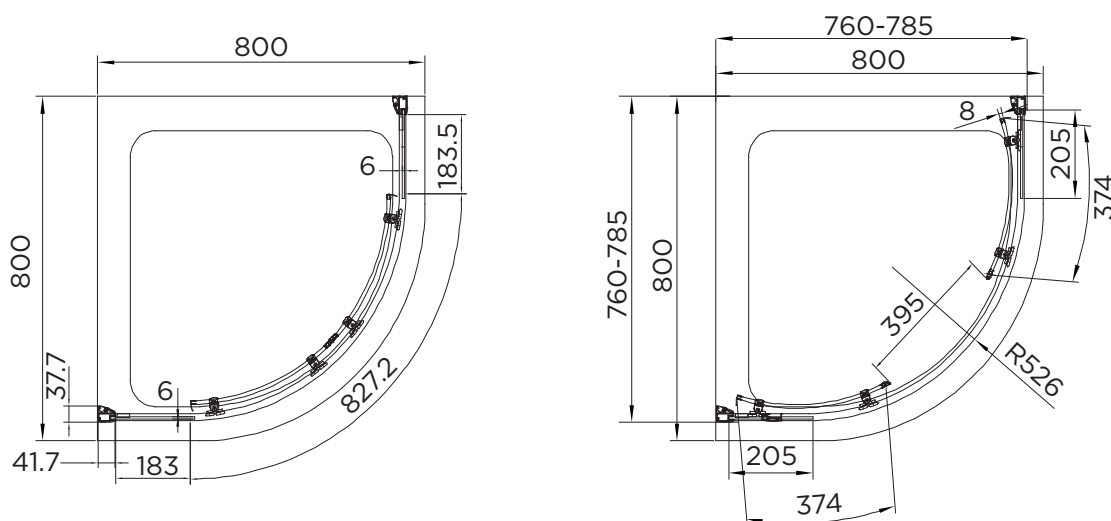

# venturi 8

BY CAVALIER BATHROOMS

## DOUBLE DOOR QUADRANT

RANGE	VENTURI 8
PRODUCT	DOUBLE DOOR QUAD
CODE	AQ8100S
SIZE	800x800
PROFILE COLOUR	SILVER
GLASS THICKNESS	8mm
GLASS FINISH	CLEAR
GLASS TREATMENT	CLEAN & CLEAR™
HEIGHT	1900
ADJUSTMENT IN RECESS	760-785
ADJUSTMENT WITH SIDE PANEL	N/A
OPTIONAL SIDE PANEL	N/A
APERTURE	395
GUARANTEE	LIFETIME
UKCA/CE	BS EN 14428
GLASS BS EN	BS EN 12150-1T
PROFILE MATERIAL	ALUMINUM/6463#
HANDLE MATERIAL	STAINLESS STEEL
ROLLER MATERIAL	ZINC ALLOY/ABS CHROME
QUICK RELEASE ROLLERS	YES
FIXED PANEL SIZE	205
MOVING PANEL SIZE	374
PRODUCT HAND	UNIVERSAL
PRODUCT WEIGHT	49KG
PACKAGED DIMENSIONS	1980x450x205
BARCODE	5031978086616

All measurements in mm and are nominal

\*All shower enclosures carry a Lifetime Guarantee when fitted with an Aquadart shower tray, a 10 year Guarantee will be given when fitted with any other manufacturer's tray. To register your Guarantee or order Spare Parts visit: [www.cavalierbathrooms.co.uk](http://www.cavalierbathrooms.co.uk)