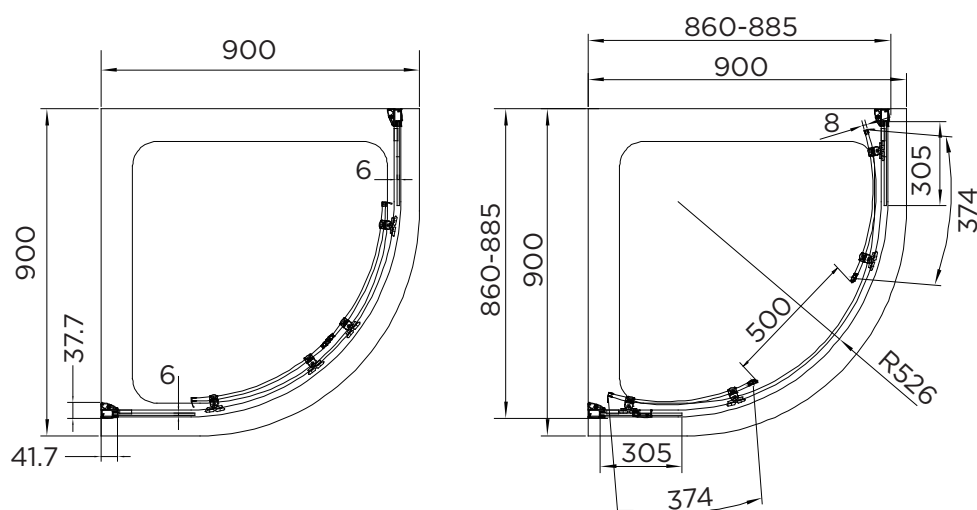

venturi 8

DOUBLE DOOR QUADRANT

BY CAVALIER BATHROOMS

RANGE	VENTURI 8
PRODUCT	DOUBLE DOOR QUAD
CODE	AQ8150S
SIZE	900x900
PROFILE COLOUR	SILVER
GLASS THICKNESS	8mm
GLASS FINISH	CLEAR
GLASS TREATMENT	CLEAN & CLEAR™
HEIGHT	1900
ADJUSTMENT IN RECESS	860-885
ADJUSTMENT WITH SIDE PANEL	N/A
OPTIONAL SIDE PANEL	N/A
APERTURE	500
GUARANTEE	LIFETIME
UKCA/CE	BS EN 14428
GLASS BS EN	BS EN 12150-1T
PROFILE MATERIAL	ALUMINUM/6463#
HANDLE MATERIAL	STAINLESS STEEL
ROLLER MATERIAL	ZINC ALLOY/ABS CHROME
QUICK RELEASE ROLLERS	YES
FIXED PANEL SIZE	305
MOVING PANEL SIZE	374
PRODUCT HAND	UNIVERSAL
PRODUCT WEIGHT	53KG
PACKAGED DIMENSIONS	1980x450x205
BARCODE	5031978086593

All measurements in mm and are nominal

*All shower enclosures carry a Lifetime Guarantee when fitted with an Aquadart shower tray, a 10 year Guarantee will be given when fitted with any other manufacturer's tray.