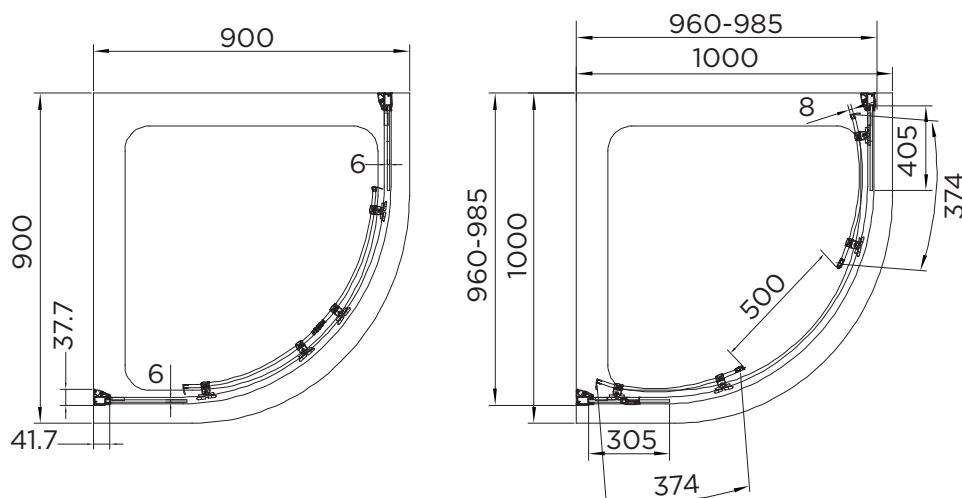

# venturi 8

## DOUBLE DOOR QUADRANT

BY CAVALIER BATHROOMS

RANGE	VENTURI 8
PRODUCT	DOUBLE DOOR QUAD
CODE	AQ8151S
SIZE	1000x1000
PROFILE COLOUR	SILVER
GLASS THICKNESS	8mm
GLASS FINISH	CLEAR
GLASS TREATMENT	CLEAN & CLEAR™
HEIGHT	1900
ADJUSTMENT IN RECESS	960-985
ADJUSTMENT WITH SIDE PANEL	N/A
OPTIONAL SIDE PANEL	N/A
APERTURE	500
GUARANTEE	LIFETIME
UKCA/CE	BS EN 14428
GLASS BS EN	BS EN 12150-1T
PROFILE MATERIAL	ALUMINUM/6463#
HANDLE MATERIAL	STAINLESS STEEL
ROLLER MATERIAL	ZINC ALLOY/ABS CHROME
QUICK RELEASE ROLLERS	YES
FIXED PANEL SIZE	405
MOVING PANEL SIZE	374
PRODUCT HAND	UNIVERSAL
PRODUCT WEIGHT	59KG
PACKAGED DIMENSIONS	1980x550x205
BARCODE	5031978086609

All measurements in mm and are nominal

\*All shower enclosures carry a Lifetime Guarantee when fitted with an Aquadart shower tray, a 10 year Guarantee will be given when fitted with any other manufacturer's tray.