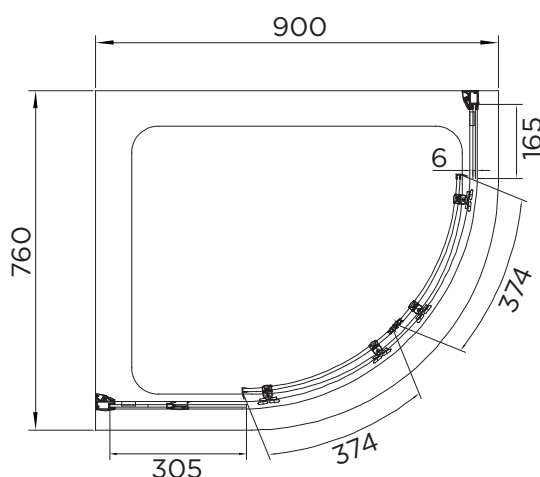

venturi 8

DOUBLE DOOR QUADRANT

BY CAVALIER BATHROOMS

RANGE	VENTURI 8
PRODUCT	DOUBLE DOOR QUAD
CODE	AQ8111S
SIZE	900x760
PROFILE COLOUR	SILVER
GLASS THICKNESS	8mm
GLASS FINISH	CLEAR
GLASS TREATMENT	CLEAN & CLEAR™
HEIGHT	1900
ADJUSTMENT IN RECESS	860-885/720-745
ADJUSTMENT WITH SIDE PANEL	N/A
OPTIONAL SIDE PANEL	N/A
APERTURE	395
GUARANTEE	LIFETIME
UKCA/CE	BS EN 14428
GLASS BS EN	BS EN 12150-1T
PROFILE MATERIAL	ALUMINUM/6463#
HANDLE MATERIAL	STAINLESS STEEL
ROLLER MATERIAL	ZINC ALLOY/ABS CHROME
QUICK RELEASE ROLLERS	YES
FIXED PANEL SIZE	305/165
MOVING PANEL SIZE	374
PRODUCT HAND	UNIVERSAL
PRODUCT WEIGHT	50KG
PACKAGED DIMENSIONS	1980x450x205
BARCODE	5031978086630

All measurements in mm and are nominal

*All shower enclosures carry a Lifetime Guarantee when fitted with an Aquadart shower tray, a 10 year Guarantee will be given when fitted with any other manufacturer's tray. To register your Guarantee or order Spare Parts visit: www.cavalierbathrooms.co.uk