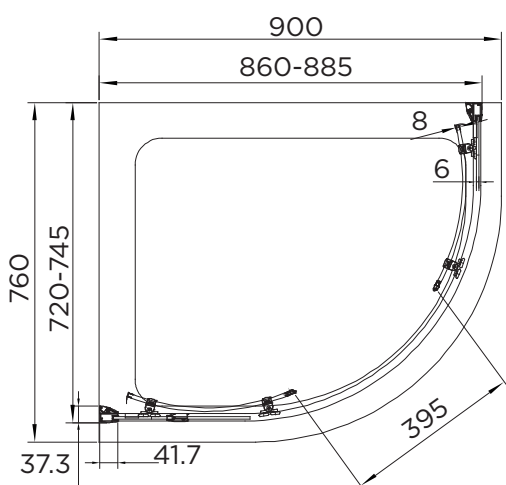

venturi 8

DOUBLE DOOR QUADRANT

BY CAVALIER BATHROOMS

RANGE	VENTURI 8
PRODUCT	DOUBLE DOOR QUAD
CODE	AQ8111S
SIZE	900x760
PROFILE COLOUR	SILVER
GLASS THICKNESS	8mm
GLASS FINISH	CLEAR
GLASS TREATMENT	CLEAN & CLEAR™
HEIGHT	1900
ADJUSTMENT IN RECESS	860-885/720-745
ADJUSTMENT WITH SIDE PANEL	N/A
OPTIONAL SIDE PANEL	N/A
APERTURE	395
GUARANTEE	LIFETIME
UKCA/CE	BS EN 14428
GLASS BS EN	BS EN 12150-1T
PROFILE MATERIAL	ALUMINUM/6463#
HANDLE MATERIAL	STAINLESS STEEL
ROLLER MATERIAL	ZINC ALLOY/ABS CHROME
QUICK RELEASE ROLLERS	YES
FIXED PANEL SIZE	305/165
MOVING PANEL SIZE	374
PRODUCT HAND	UNIVERSAL
PRODUCT WEIGHT	50KG
PACKAGED DIMENSIONS	1980x450x205
BARCODE	5031978086630

All measurements in mm and are nominal

*All shower enclosures carry a Lifetime Guarantee when fitted with an Aquadart shower tray, a 10 year Guarantee will be given when fitted with any other manufacturer's tray. To register your Guarantee or order Spare Parts visit: www.cavalierbathrooms.co.uk