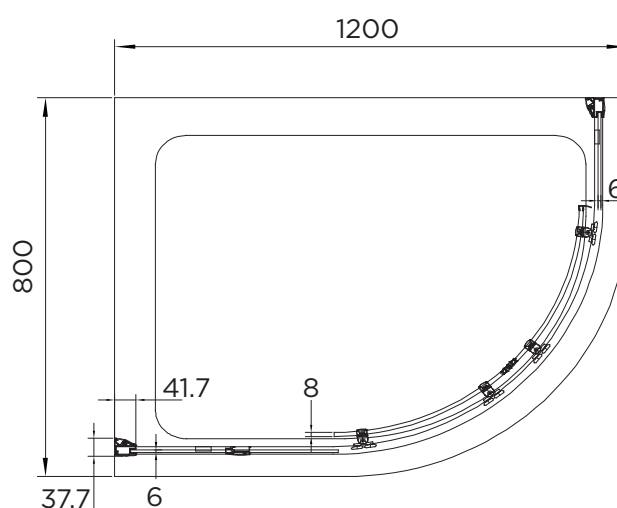

venturi 8

BY CAVALIER BATHROOMS

DOUBLE DOOR QUADRANT

RANGE	VENTURI 8
PRODUCT	DOUBLE DOOR QUAD
CODE	AQ8112S
SIZE	1200x800
PROFILE COLOUR	SILVER
GLASS THICKNESS	8mm
GLASS FINISH	CLEAR
GLASS TREATMENT	CLEAN & CLEAR™
HEIGHT	1900
ADJUSTMENT IN RECESS	1160-1185/760-785
ADJUSTMENT WITH SIDE PANEL	N/A
OPTIONAL SIDE PANEL	N/A
APERTURE	400
GUARANTEE	LIFETIME
UKCA/CE	BS EN 14428
GLASS BS EN	BS EN 12150-1T
PROFILE MATERIAL	ALUMINUM/6463#
HANDLE MATERIAL	STAINLESS STEEL
ROLLER MATERIAL	ZINC ALLOY/ABS CHROME
QUICK RELEASE ROLLERS	YES
FIXED PANEL SIZE	605/205
MOVING PANEL SIZE	374
PRODUCT HAND	UNIVERSAL
PRODUCT WEIGHT	59KG
PACKAGED DIMENSIONS	1980x750x205
BARCODE	5031978086647

All measurements in mm and are nominal

*All shower enclosures carry a Lifetime Guarantee when fitted with an Aquadart shower tray, a 10 year Guarantee will be given when fitted with any other manufacturer's tray. To register your Guarantee or order Spare Parts visit: www.cavalierbathrooms.co.uk