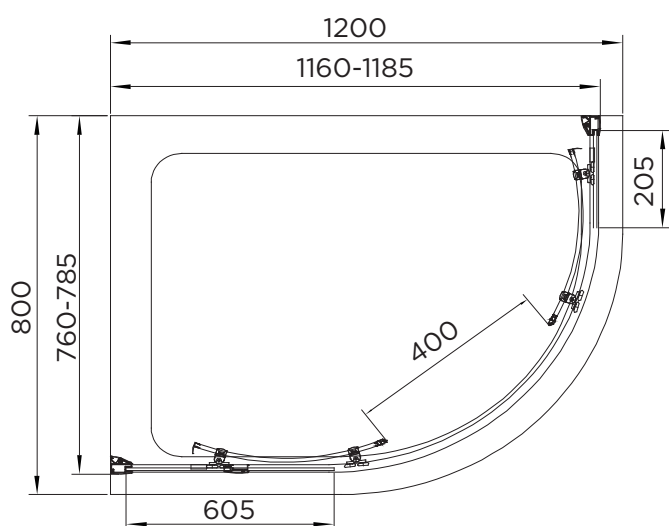

venturi 8

BY CAVALIER BATHROOMS

DOUBLE DOOR QUADRANT

RANGE	VENTURI 8
PRODUCT	DOUBLE DOOR QUAD
CODE	AQ8112S
SIZE	1200x800
PROFILE COLOUR	SILVER
GLASS THICKNESS	8mm
GLASS FINISH	CLEAR
GLASS TREATMENT	CLEAN & CLEAR™
HEIGHT	1900
ADJUSTMENT IN RECESS	1160-1185/760-785
ADJUSTMENT WITH SIDE PANEL	N/A
OPTIONAL SIDE PANEL	N/A
APERTURE	400
GUARANTEE	LIFETIME
UKCA/CE	BS EN 14428
GLASS BS EN	BS EN 12150-1T
PROFILE MATERIAL	ALUMINUM/6463#
HANDLE MATERIAL	STAINLESS STEEL
ROLLER MATERIAL	ZINC ALLOY/ABS CHROME
QUICK RELEASE ROLLERS	YES
FIXED PANEL SIZE	605/205
MOVING PANEL SIZE	374
PRODUCT HAND	UNIVERSAL
PRODUCT WEIGHT	59KG
PACKAGED DIMENSIONS	1980x750x205
BARCODE	5031978086647

All measurements in mm and are nominal

*All shower enclosures carry a Lifetime Guarantee when fitted with an Aquadart shower tray, a 10 year Guarantee will be given when fitted with any other manufacturer's tray. To register your Guarantee or order Spare Parts visit: www.cavalierbathrooms.co.uk