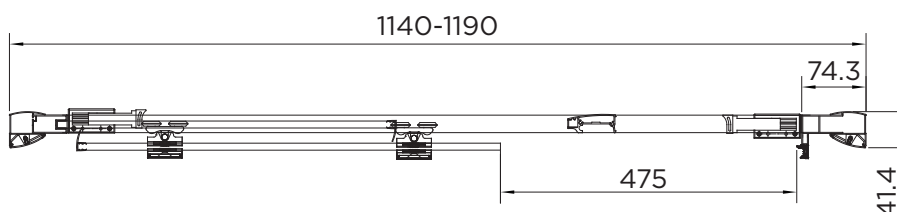

### SLIDING DOOR

RANGE	VENTURI 8
PRODUCT	SLIDING DOOR
CODE	AQ8212S
SIZE	1200
PROFILE COLOUR	SILVER
GLASS THICKNESS	8mm
GLASS FINISH	CLEAR
GLASS TREATMENT	CLEAN & CLEAR™
HEIGHT	1900
ADJUSTMENT IN RECESS	1140-1190
ADJUSTMENT WITH SIDE PANEL	1150-1200
OPTIONAL SIDE PANEL	YES
APERTURE	475
GUARANTEE	LIFETIME
CE	EN14428
GLASS BS EN	EN12150-1T
PROFILE MATERIAL	ALUMINUM/6463#
HANDLE MATERIAL	STAINLESS STEEL
ROLLER MATERIAL	ZINC ALLOY/ABS CHROME
QUICK RELEASE ROLLERS	YES
FIXED PANEL SIZE	490
MOVING PANEL SIZE	588
PRODUCT HAND	UNIVERSAL
PRODUCT WEIGHT	44KG
PACKAGED DIMENSIONS	1980x640x137
BARCODE	5031978043954

All measurements in mm and are nominal