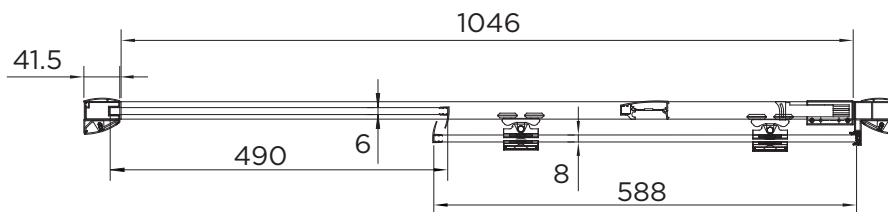

### SLIDING DOOR

RANGE	VENTURI 8
PRODUCT	SLIDING DOOR
CODE	AQ8212S
SIZE	1200
PROFILE COLOUR	SILVER
GLASS THICKNESS	8mm
GLASS FINISH	CLEAR
GLASS TREATMENT	CLEAN & CLEAR™
HEIGHT	1900
ADJUSTMENT IN RECESS	1140-1190
ADJUSTMENT WITH SIDE PANEL	1150-1200
OPTIONAL SIDE PANEL	YES
APERTURE	475
GUARANTEE	LIFETIME
CE	EN14428
GLASS BS EN	EN12150-1T
PROFILE MATERIAL	ALUMINUM/6463#
HANDLE MATERIAL	STAINLESS STEEL
ROLLER MATERIAL	ZINC ALLOY/ABS CHROME
QUICK RELEASE ROLLERS	YES
FIXED PANEL SIZE	490
MOVING PANEL SIZE	588
PRODUCT HAND	UNIVERSAL
PRODUCT WEIGHT	44KG
PACKAGED DIMENSIONS	1980x640x137
BARCODE	5031978043954

All measurements in mm and are nominal