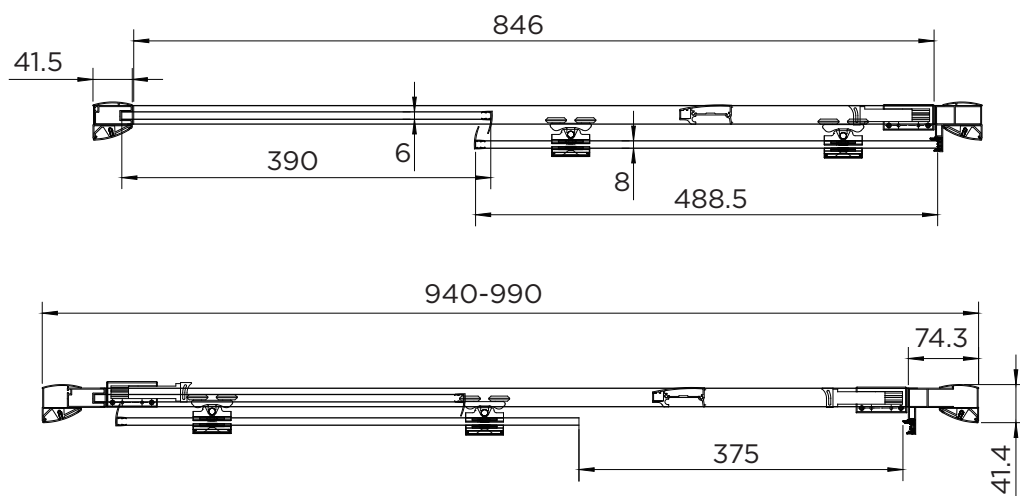

SPECIFICATION

venturi 8

SLIDING DOOR

RANGE	VENTURI 8
PRODUCT	SLIDING DOOR
CODE	AQ8210S
SIZE	1000
PROFILE COLOUR	SILVER
GLASS THICKNESS	8mm
GLASS FINISH	CLEAR
GLASS TREATMENT	CLEAN & CLEAR™
HEIGHT	1900
ADJUSTMENT IN RECESS	940-990
ADJUSTMENT WITH SIDE PANEL	950-1000
OPTIONAL SIDE PANEL	YES
APERTURE	375
GUARANTEE	LIFETIME
CE	EN14428
GLASS BS EN	EN12150-1T
PROFILE MATERIAL	ALUMINUM/6463#
HANDLE MATERIAL	STAINLESS STEEL
ROLLER MATERIAL	ZINC ALLOY/ABS CHROME
QUICK RELEASE ROLLERS	YES
FIXED PANEL SIZE	390
MOVING PANEL SIZE	488
PRODUCT HAND	UNIVERSAL
PRODUCT WEIGHT	38KG
PACKAGED DIMENSIONS	1980x540x137
BARCODE	5031978043930

All measurements in mm and are nominal