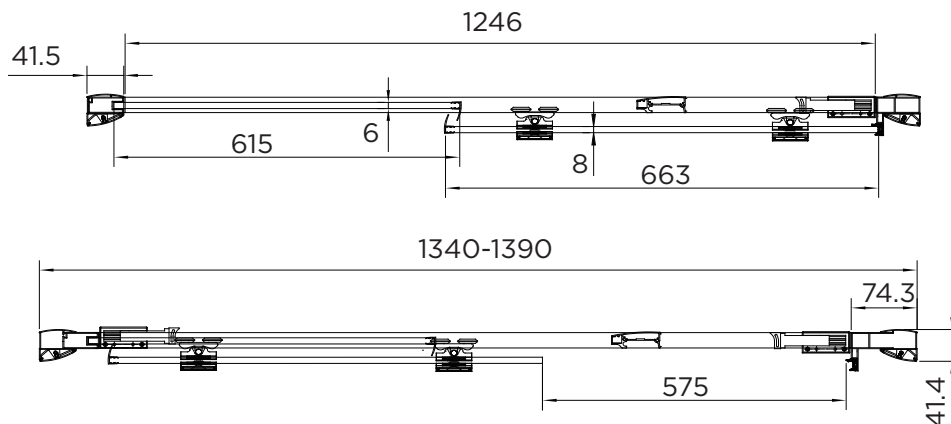

SPECIFICATION

venturi 8

SLIDING DOOR

RANGE	VENTURI 8
PRODUCT	SLIDING DOOR
CODE	AQ8214S
SIZE	1400
PROFILE COLOUR	SILVER
GLASS THICKNESS	8mm
GLASS FINISH	CLEAR
GLASS TREATMENT	CLEAN & CLEAR™
HEIGHT	1900
ADJUSTMENT IN RECESS	1340-1390
ADJUSTMENT WITH SIDE PANEL	1350-1400
OPTIONAL SIDE PANEL	YES
APERTURE	575
GUARANTEE	LIFETIME
CE	EN14428
GLASS BS EN	EN12150-1T
PROFILE MATERIAL	ALUMINUM/6463#
HANDLE MATERIAL	STAINLESS STEEL
ROLLER MATERIAL	ZINC ALLOY/ABS CHROME
QUICK RELEASE ROLLERS	YES
FIXED PANEL SIZE	615
MOVING PANEL SIZE	663
PRODUCT HAND	UNIVERSAL
PRODUCT WEIGHT	52KG
PACKAGED DIMENSIONS	1980x698x160
BARCODE	5031978043961

All measurements in mm and are nominal