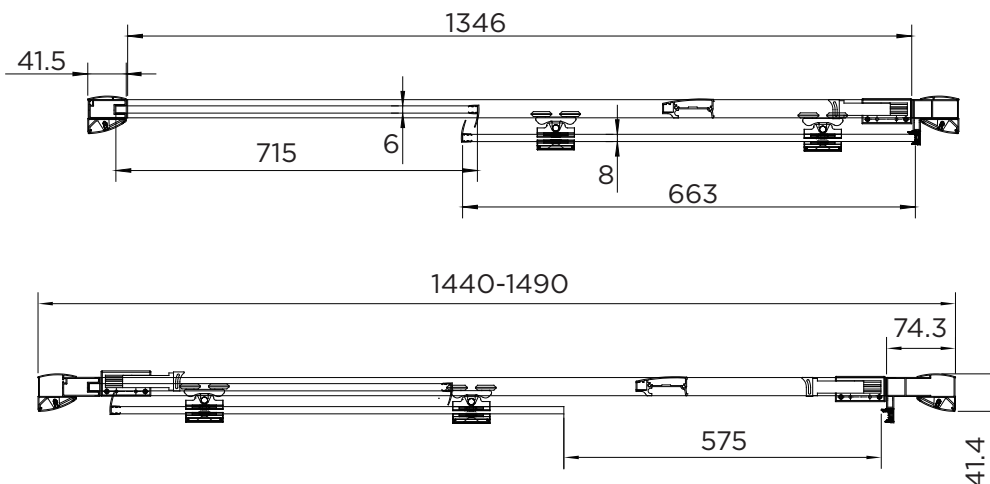

SPECIFICATION

venturi 8

SLIDING DOOR

RANGE	VENTURI 8
PRODUCT	SLIDING DOOR
CODE	AQ8215S
SIZE	1500
PROFILE COLOUR	SILVER
GLASS THICKNESS	8mm
GLASS FINISH	CLEAR
GLASS TREATMENT	CLEAN & CLEAR™
HEIGHT	1900
ADJUSTMENT IN RECESS	1440-1490
ADJUSTMENT WITH SIDE PANEL	1450-1500
OPTIONAL SIDE PANEL	YES
APERTURE	575
GUARANTEE	LIFETIME
CE	EN14428
GLASS BS EN	EN12150-1T
PROFILE MATERIAL	ALUMINUM/6463#
HANDLE MATERIAL	STAINLESS STEEL
ROLLER MATERIAL	ZINC ALLOY/ABS CHROME
QUICK RELEASE ROLLERS	YES
FIXED PANEL SIZE	715
MOVING PANEL SIZE	663
PRODUCT HAND	UNIVERSAL
PRODUCT WEIGHT	55KG
PACKAGED DIMENSIONS	1980x716x160
BARCODE	5031978043978

All measurements in mm and are nominal