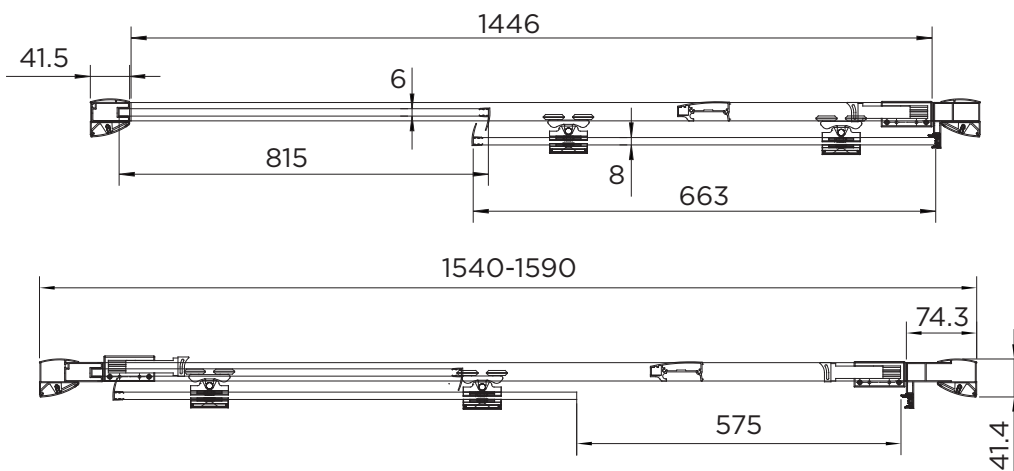

SPECIFICATION

venturi 8

SLIDING DOOR

RANGE	VENTURI 8
PRODUCT	SLIDING DOOR
CODE	AQ8216S
SIZE	1600
PROFILE COLOUR	SILVER
GLASS THICKNESS	8mm
GLASS FINISH	CLEAR
GLASS TREATMENT	CLEAN & CLEAR™
HEIGHT	1900
ADJUSTMENT IN RECESS	1540-1590
ADJUSTMENT WITH SIDE PANEL	1550-1600
OPTIONAL SIDE PANEL	YES
APERTURE	575
GUARANTEE	LIFETIME
CE	EN14428
GLASS BS EN	EN12150-1T
PROFILE MATERIAL	ALUMINUM/6463#
HANDLE MATERIAL	STAINLESS STEEL
ROLLER MATERIAL	ZINC ALLOY/ABS CHROME
QUICK RELEASE ROLLERS	YES
FIXED PANEL SIZE	815
MOVING PANEL SIZE	663
PRODUCT HAND	UNIVERSAL
PRODUCT WEIGHT	58KG
PACKAGED DIMENSIONS	1980x898x160
BARCODE	5031978043985

All measurements in mm and are nominal