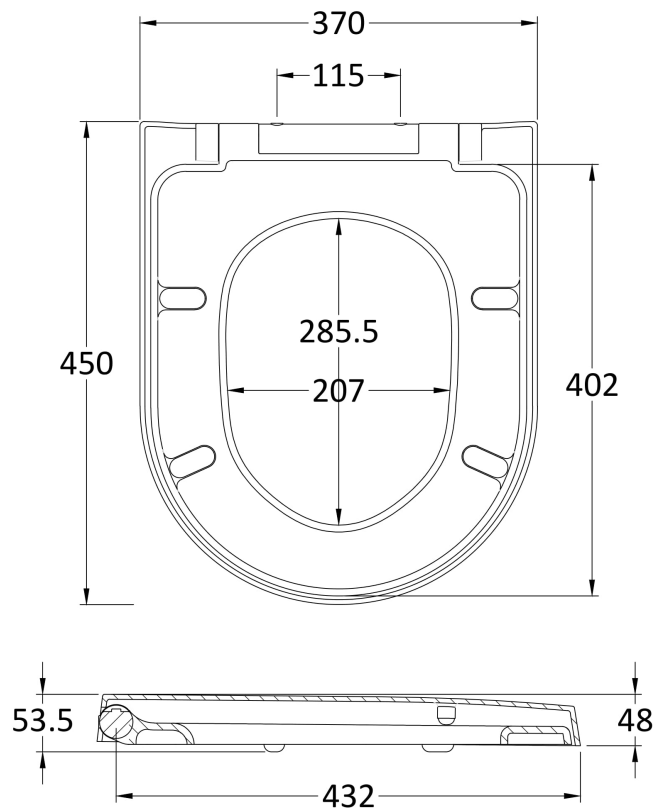

### Product Dimensions

Length (mm):	450
Width (mm):	370
Height (mm):	54
Nett Weight (kg):	1.72

### Packaging Dimensions

Length (mm):	465
Width (mm):	380
Height (mm):	60
Gross Weight (kg):	2.77

### Outer Box Dimensions (If Applicable)

Length (mm):	480
Width (mm):	330
Height (mm):	395
Gross Weight (kg):	14
Barcode:	5060272829780

### Product Details

Country of Origin:	China
Fitting Instruction:	No
CE Certification:	Not Applicable
Product Material:	Urea
Seat Type:	D Shape
Seat Function:	Soft Close
Hinge Centres (Min):	70
Hinge Centres (Max):	175
Hinge Material:	Stainless Steel Nylon
Colour/Finish:	White
Fixing Method:	Quick Release