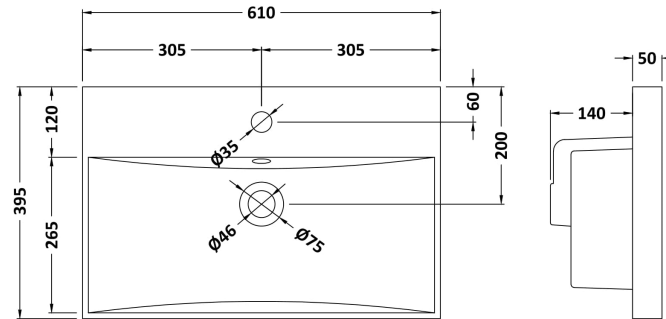

Sales Code: NVM003

Description: Minimalist Basin 600mm

Product Dimensions

Height (mm):	170
Width (mm):	600
Depth (mm):	390
Nett Weight (kg):	10.76

Packaging Dimensions

Height (mm):	200
Width (mm):	400
Depth (mm):	620
Gross Weight (kg):	10.76

Product Dimensions

Height (mm):	180
Width (mm):	610
Depth (mm):	390
Nett Weight (kg):	11

Packaging Dimensions

Height (mm):	200
Width (mm):	410
Depth (mm):	630
Gross Weight (kg):	11

Packaging Data

Box Colour:	Brown Cardboard Box - Printed
Box Qty:	1
Label Size:	100 x 50
Label Colour:	White Label
Label Qty:	2

Outer Box Dimensions (If Applicable)

Height (mm):	
Width (mm):	
Depth (mm):	
Gross Weight (kg):	
Barcode:	5055369043415

Product Details

Country of Origin:	China
Fitting Instruction:	No
Certification:	CE: No WRAS: N/A WRAS No: N/A
Product Material:	Vitreous China
Fixing Supplied:	No

Sales Code: NVM033

Description: 600 Thin Edged Basin 1Th

Product Dimensions

Height (mm):	170
Width (mm):	610
Depth (mm):	395
Nett Weight (kg):	11

Packaging Dimensions

Height (mm):	190
Width (mm):	630
Depth (mm):	415
Gross Weight (kg):	11.5