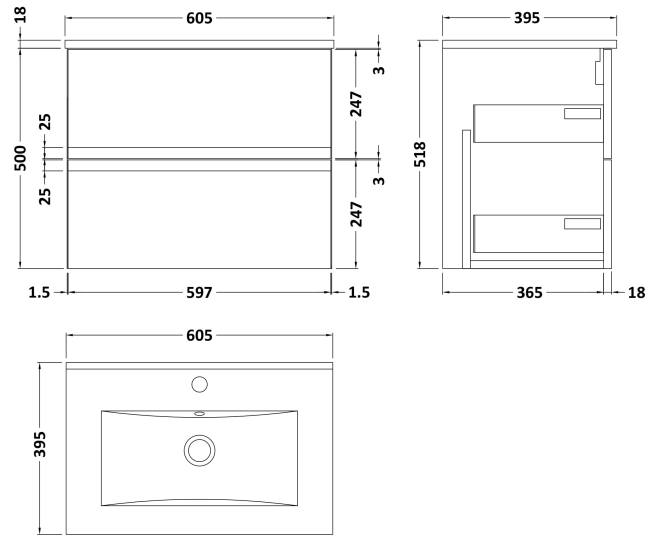

Sales Code: URB104B

Description: 600 W/H 2-Drawer Unit & Basin 2

Packaging Details

Barcode: 5056211892571

Sales Code: URB193

Description: 600 W/H 2-Drawer Unit

Product Dimensions

Height (mm):	500
Width (mm):	610
Depth (mm):	383
Nett Weight (kg):	21.5

Packaging Dimensions

Height (mm):	500
Width (mm):	595
Depth (mm):	383
Gross Weight (kg):	22

Packaging Data

Box Colour:	Brown Cardboard Box
Box Qty:	1
Label Size:	100 x 50
Label Colour:	White Label
Label Qty:	2

Sales Code: NVM003

Description: Minimalist Basin 600mm

Product Dimensions

Height (mm):	170
Width (mm):	600
Depth (mm):	390
Nett Weight (kg):	10.76

Packaging Dimensions

Height (mm):	200
Width (mm):	400
Depth (mm):	620
Gross Weight (kg):	10.76

Product Dimensions

Height (mm):	180
Width (mm):	610
Depth (mm):	390
Nett Weight (kg):	11

Packaging Dimensions

Height (mm):	200
Width (mm):	410
Depth (mm):	630
Gross Weight (kg):	11

Packaging Data

Box Colour:	Brown Cardboard Box - Printed
Box Qty:	1
Label Size:	100 x 50
Label Colour:	White Label
Label Qty:	2