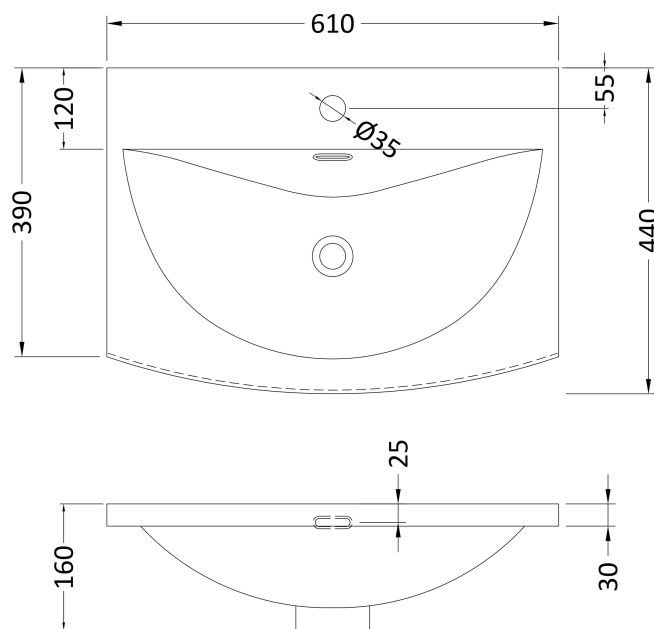

Sales Code: NVM043

Description: 600 Curved Basin 1Th

Product Dimensions

Height (mm):	160
Width (mm):	610
Depth (mm):	440
Nett Weight (kg):	11

Packaging Dimensions

Height (mm):	190
Width (mm):	630
Depth (mm):	415
Gross Weight (kg):	11.5

Packaging Data

Box Colour:	Brown Cardboard Box - Printed
Box Qty:	1
Label Size:	100 x 50
Label Colour:	White Label
Label Qty:	2

Outer Box Dimensions (If Applicable)

Height (mm):	
Width (mm):	
Depth (mm):	
Gross Weight (kg):	
Barcode:	5056462620961

Product Details

Country of Origin:	China
Fitting Instruction:	No
Certification:	CE: No WRAS: N/A WRAS No: N/A
Product Material:	Vitreous China
Fixing Supplied:	No

Pans/Bidets: Trap Style: Not Applicable Includes Seat: Not Applicable

Seats: Seat Type: Not Applicable Material: Not Applicable
Function: Not Applicable Hinge Type: Not Applicable
Hinge Material: Not Applicable

Cisterns: Operating Type: Not Applicable Fittings: Not Applicable
Lever Type: Not Applicable

Basins: Tap Hole: One Taphole Chain Stay Hole: No
Template: Not Required Waste Type Req: Slotted
Overflow Inc: Yes Overflow Cover: Yes
Inner Bowl Depth (mm): 125mm