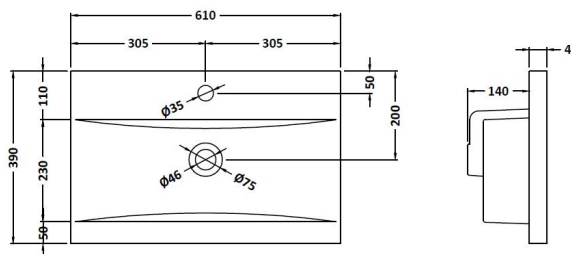

Sales Code: NVM003

Description: Minimalist Basin 600mm

Product Dimensions

Height (mm):	170
Width (mm):	600
Depth (mm):	390
Nett Weight (kg):	10.76

Packaging Dimensions

Height (mm):	200
Width (mm):	400
Depth (mm):	620
Gross Weight (kg):	10.76

Packaging Data

Box Colour:	Brown Cardboard Box - Printed
Box Qty:	1
Label Size:	100 x 50
Label Colour:	White Label
Label Qty:	2

Outer Box Dimensions (If Applicable)

Height (mm):	
Width (mm):	
Depth (mm):	
Gross Weight (kg):	
Barcode:	5055146194668

Product Dimensions

Height (mm):	180
Width (mm):	610
Depth (mm):	390
Nett Weight (kg):	11

Packaging Dimensions

Height (mm):	200
Width (mm):	410
Depth (mm):	630
Gross Weight (kg):	11

Packaging Data

Box Colour:	Brown Cardboard Box - Printed
Box Qty:	1
Label Size:	100 x 50
Label Colour:	White Label
Label Qty:	2

Outer Box Dimensions (If Applicable)

Height (mm):	
Width (mm):	
Depth (mm):	
Gross Weight (kg):	
Barcode:	5055369043415

Product Details

Country of Origin:	China
Fitting Instruction:	No
Certification:	CE: No WRAS: N/A WRAS No: N/A
Product Material:	Vitreous China
Fixing Supplied:	No