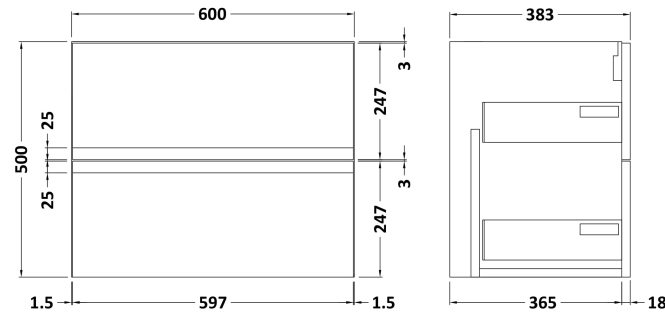

Sales Code: URB104B

Description: 600 W/H 2-Drawer Unit & Basin 2

Packaging Details

Barcode: 5056211892571

Sales Code: URB193

Description: 600 W/H 2-Drawer Unit

Product Dimensions

Height (mm):	500
Width (mm):	610
Depth (mm):	383
Nett Weight (kg):	21.5

Packaging Dimensions

Height (mm):	500
Width (mm):	595
Depth (mm):	383
Gross Weight (kg):	22

Packaging Data

Box Colour:	Brown Cardboard Box
Box Qty:	1
Label Size:	100 x 50
Label Colour:	White Label
Label Qty:	2

Sales Code: NVM003

Description: Minimalist Basin 600mm

Product Dimensions

Height (mm):	170
Width (mm):	600
Depth (mm):	390
Nett Weight (kg):	10.76

Packaging Dimensions

Height (mm):	200
Width (mm):	400
Depth (mm):	620
Gross Weight (kg):	10.76

Product Dimensions

Height (mm):	180
Width (mm):	610
Depth (mm):	390
Nett Weight (kg):	11

Packaging Dimensions

Height (mm):	200
Width (mm):	410
Depth (mm):	630
Gross Weight (kg):	11

Packaging Data

Box Colour:	Brown Cardboard Box - Printed
Box Qty:	1
Label Size:	100 x 50
Label Colour:	White Label
Label Qty:	2