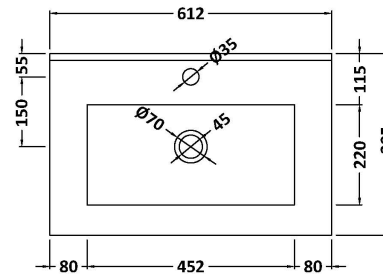

Sales Code: URB104B

Description: 600 W/H 2-Drawer Unit & Basin 2

Packaging Details

Barcode: 5056211892571

Sales Code: URB193

Description: 600 W/H 2-Drawer Unit

Product Dimensions

Height (mm):	500
Width (mm):	610
Depth (mm):	383
Nett Weight (kg):	21.5

Packaging Dimensions

Height (mm):	500
Width (mm):	595
Depth (mm):	383
Gross Weight (kg):	22

Packaging Data

Box Colour:	Brown Cardboard Box
Box Qty:	1
Label Size:	100 x 50
Label Colour:	White Label
Label Qty:	2

Outer Box Dimensions (If Applicable)

Height (mm):	
Width (mm):	
Depth (mm):	
Gross Weight (kg):	
Barcode:	5056211890454

Product Details

Country of Origin:	China
Fitting Instruction:	No
CE Certification:	N/A
FSC Certified Materials:	Yes
Colour:	Satin White
Construction Method:	Cam & Wood Dowel
Construction Type:	Rigid
Cabinet Finish:	MFC Painted Matt
Fascia Finish:	Mdf Painted Matt
Cabinet Thickness (mm):	18
Fascia Thickness (mm):	18
Drawer Included:	Yes
Drawer Type:	80mm High Metal Softclose
No of Shelves:	0
Hinge Type:	Not Applicable
Hinge Included:	No
Adjustable Legs:	No
Fixings Included:	Yes
Handle Style:	Not Applicable
Waste Shroud:	Yes
Handle Included:	No, Not Required
Handle Type:	Handleless

Sales Code: NVM003

Description: Minimalist Basin 600mm

Product Dimensions

Height (mm):	170
Width (mm):	600
Depth (mm):	390
Nett Weight (kg):	10.76

Packaging Dimensions

Height (mm):	200
Width (mm):	400
Depth (mm):	620
Gross Weight (kg):	10.76