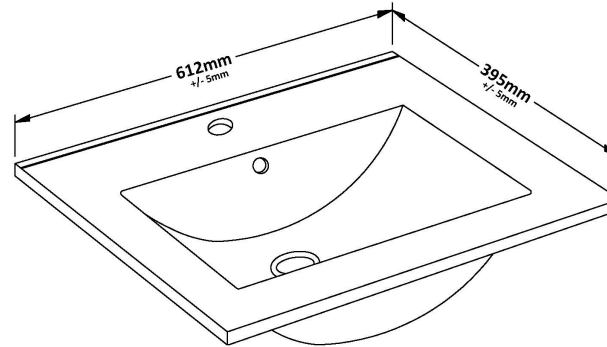

Packaging Dimensions

Height (mm):	500
Width (mm):	595
Depth (mm):	383
Gross Weight (kg):	22

Packaging Data

Box Colour:	Brown Cardboard Box
Box Qty:	1
Label Size:	100 x 50
Label Colour:	White Label
Label Qty:	2

Outer Box Dimensions (If Applicable)

Height (mm):	
Width (mm):	
Depth (mm):	
Gross Weight (kg):	
Barcode:	5056211890454

Product Details

Country of Origin:	China
Fitting Instruction:	No
CE Certification:	N/A
FSC Certified Materials:	Yes
Colour:	Satin White
Construction Method:	Cam & Wood Dowel
Construction Type:	Rigid
Cabinet Finish:	MFC Painted Matt
Fascia Finish:	Mdf Painted Matt
Cabinet Thickness (mm):	18
Fascia Thickness (mm):	18
Drawer Included:	Yes
Drawer Type:	80mm High Metal Softclose
No of Shelves:	0
Hinge Type:	Not Applicable
Hinge Included:	No
Adjustable Legs:	No
Fixings Included:	Yes
Handle Style:	Not Applicable
Waste Shroud:	Yes
Handle Included:	No, Not Required
Handle Type:	Handleless

Sales Code: NVM003

Description: Minimalist Basin 600mm

Product Dimensions

Height (mm):	170
Width (mm):	600
Depth (mm):	390
Nett Weight (kg):	10.76

Packaging Dimensions

Height (mm):	200
Width (mm):	400
Depth (mm):	620
Gross Weight (kg):	10.76

Packaging Data

Box Colour:	Brown Cardboard Box - Printed
Box Qty:	1
Label Size:	100 x 50
Label Colour:	White Label
Label Qty:	2

Outer Box Dimensions (If Applicable)

Height (mm):	
Width (mm):	
Depth (mm):	
Gross Weight (kg):	
Barcode:	5055146194668