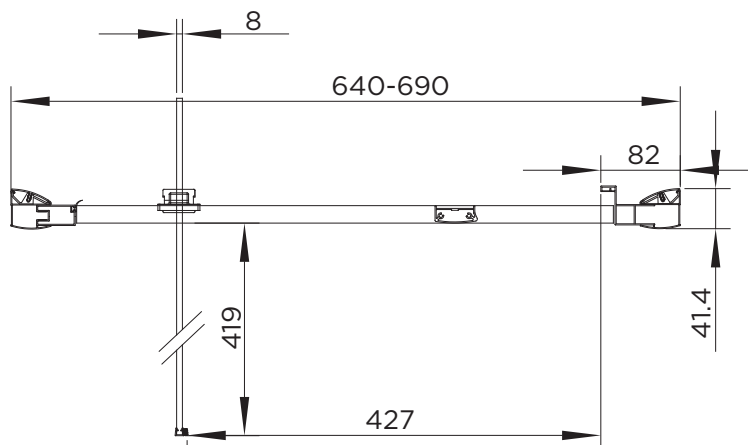

### PIVOT DOOR

RANGE	VENTURI 8
PRODUCT	PIVOT DOOR
CODE	AQ9465S
SIZE	700
PROFILE COLOUR	SILVER
GLASS THICKNESS	8mm
GLASS FINISH	CLEAR
GLASS TREATMENT	CLEAN & CLEAR™
HEIGHT	1900
ADJUSTMENT IN RECESS	640-690
ADJUSTMENT WITH SIDE PANEL	654-704
OPTIONAL SIDE PANEL	YES
APERTURE	427
GUARANTEE	LIFETIME
CE	EN14428
GLASS BS EN	EN12150-1T
PROFILE MATERIAL	ALUMINUM/6463#
HANDLE MATERIAL	STAINLESS STEEL
ROLLE MATERIAL	N/A
QUICK RELEASE ROLLERS	N/A
FIXED PANEL SIZE	N/A
MOVING PANEL SIZE	548
PRODUCT HAND	UNIVERSAL
PRODUCT WEIGHT	28.5KG
PACKAGED DIMENSIONS	1980x703x85
BARCODE	5031978085428

All measurements in mm and are nominal