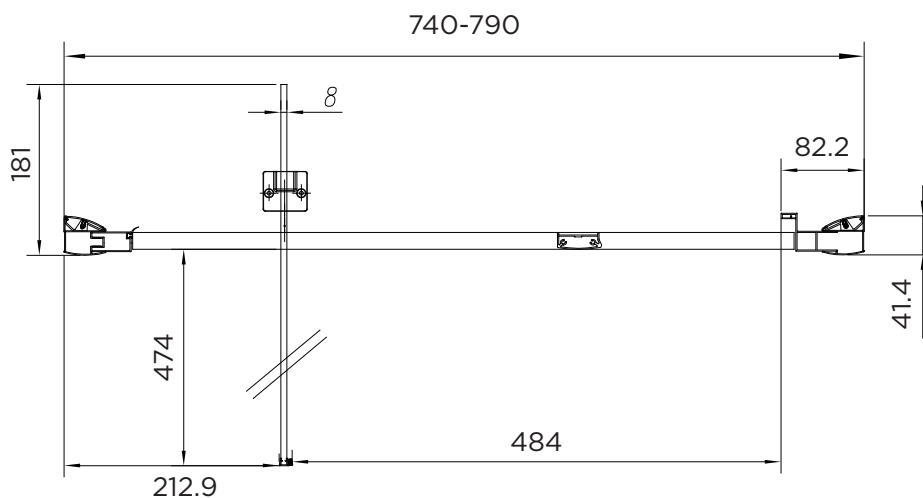

SPECIFICATION

venturi 8

PIVOT DOOR

RANGE	VENTURI 8
PRODUCT	PIVOT DOOR
CODE	AQ8227S
SIZE	800
PROFILE COLOUR	SILVER
GLASS THICKNESS	8mm
GLASS FINISH	CLEAR
GLASS TREATMENT	CLEAN & CLEAR™
HEIGHT	1900
ADJUSTMENT IN RECESS	740-790
ADJUSTMENT WITH SIDE PANEL	754-804
OPTIONAL SIDE PANEL	YES
APERTURE	484
GUARANTEE	LIFETIME
CE	EN14428
GLASS BS EN	EN12150-1T
PROFILE MATERIAL	ALUMINUM/6463#
HANDLE MATERIAL	STAINLESS STEEL
ROLLER MATERIAL	N/A
QUICK RELEASE ROLLERS	N/A
FIXED PANEL SIZE	N/A
MOVING PANEL SIZE	648
PRODUCT HAND	UNIVERSAL
PRODUCT WEIGHT	30KG
PACKAGED DIMENSIONS	1980x790x85
BARCODE	5031978044050

All measurements in mm and are nominal