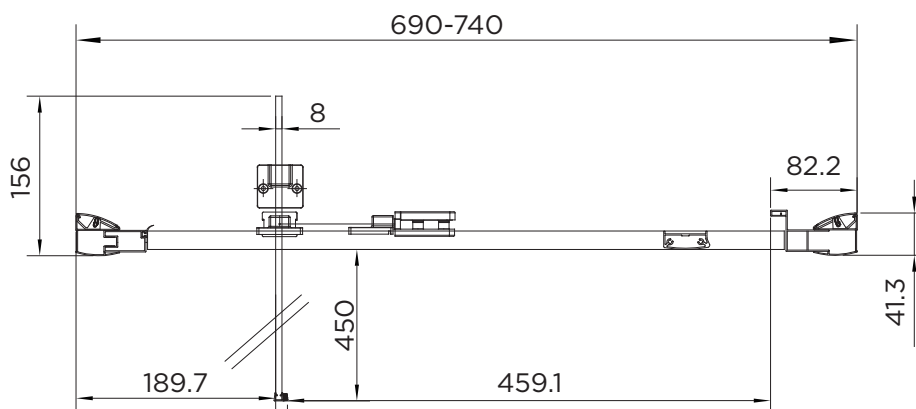

### PIVOT DOOR

RANGE	VENTURI 8
PRODUCT	PIVOT DOOR
CODE	AQ8226S
SIZE	760
PROFILE COLOUR	SILVER
GLASS THICKNESS	8mm
GLASS FINISH	CLEAR
GLASS TREATMENT	CLEAN & CLEAR™
HEIGHT	1900
ADJUSTMENT IN RECESS	690-740
ADJUSTMENT WITH SIDE PANEL	704-754
OPTIONAL SIDE PANEL	YES
APERTURE	460
GUARANTEE	LIFETIME
CE	EN14428
GLASS BS EN	EN12150-1T
PROFILE MATERIAL	ALUMINUM/6463#
HANDLE MATERIAL	STAINLESS STEEL
ROLLER MATERIAL	N/A
QUICK RELEASE ROLLERS	N/A
FIXED PANEL SIZE	N/A
MOVING PANEL SIZE	598
PRODUCT HAND	UNIVERSAL
PRODUCT WEIGHT	29KG
PACKAGED DIMENSIONS	1980x740x85
BARCODE	5031978044043

All measurements in mm and are nominal