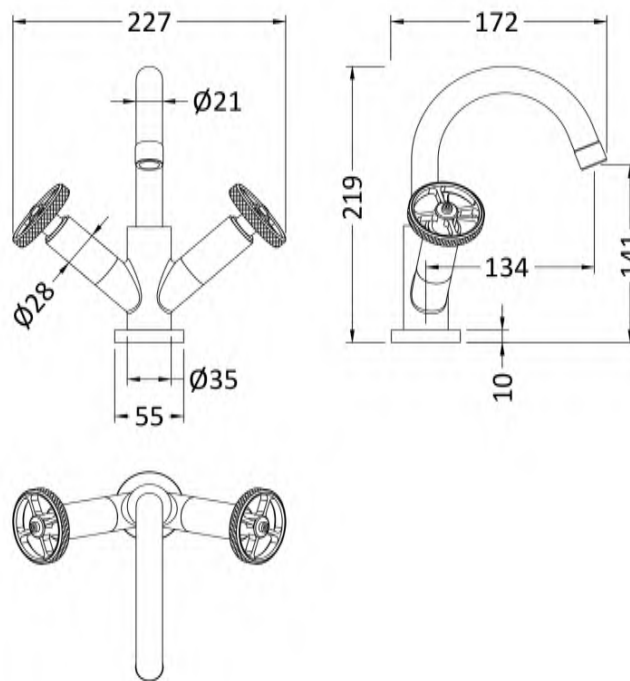

### Product Dimensions

Height (mm):	217
Width (mm):	230
Depth (mm):	175
Length (mm):	
Nett Weight (kg):	2.5

### Packaging Dimensions

Height (mm):	90
Width (mm):	175
Depth (mm):	270
Gross Weight (kg):	2.6

### Outer Box Dimensions (If Applicable)

Height (mm):	410
Width (mm):	557
Depth (mm):	295
Length (mm):	
Gross Weight (kg):	20
Barcode:	5056211854999

### Product Details

Country of Origin:	United Kingdom
Fitting Instruction:	No
Product Material:	Brass
Control Type:	Manual
Waste Included:	Waste Included
Waste Type:	Push Button
WRAS Approval: Yes	Approval No: W0747624
Valve/Cartridge Type:	1/4 Turn Ceramic Disc
Colour/Finish:	Chrome
Mount Type:	Deck
Operating Pressure (bar):	0.1
Flow Rates: (Litres Per Min)	0.1 bar: 3    0.5 bar: 16    1 bar: 22    2 bar: 31    3 bar: 38
Pipe Size:	15 mm (1/2" Bsp)
Pipe Centres:	N/A