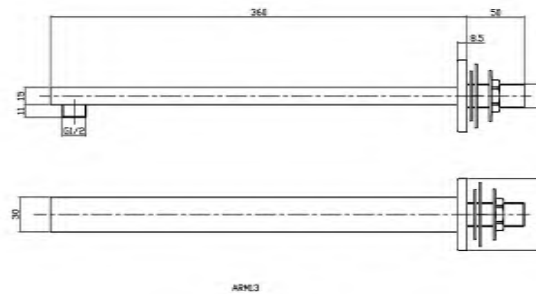

Sales Code: ARM13

Description: Small Rectangular Shower Arm

Product Dimensions

Length (mm):	
Width (mm):	62
Height (mm):	62
Depth (mm):	410
Nett Weight (kg):	0.43

Packaging Dimensions

Length (mm):	420
Width (mm):	10
Height (mm):	
Gross Weight (kg):	0.43

Packaging Data

Box Colour:	White Cardboard Box
Box Qty:	1
Label Size:	100 x 50
Label Colour:	White Label
Label Qty:	2

Outer Box Dimensions (If Applicable)

Length (mm):	
Width (mm):	490
Height (mm):	430
Depth (mm):	380
Gross Weight (kg):	20
Barcode:	5055146196907

Product Details

Country of Origin:	China
Fitting Instruction:	No
Product Material:	Brass
Mount Type:	Surface, Wall
Outlet Elbow Supplied:	No
Easy Clean:	Not Applicable
Head Included:	No
Handset Included:	Not Applicable
Body Jets Included:	No
No of Body Jets:	Not Applicable
Operating Pressure (bar):	
Valve/Cartridge Type:	Not Applicable
Flow Rates (L/min):	0.1 bar: N/A 0.5 bar: N/A 1 bar: N/A 2 bar: N/A 3 bar: N/A
TMV2 Approved:	No Approval No: N/A
TMV3 Approved:	No Approval No: N/A
WRAS Approved:	No Approval No: N/A
Head Function:	Not Applicable
Handset Function:	Not Applicable
Body Jet Info:	Not Applicable
Pipe Size:	Not Applicable
Pipe Centres:	N/A
Colour/Finish:	Chrome
Hose Included:	Not Applicable
No. of Outlets:	1