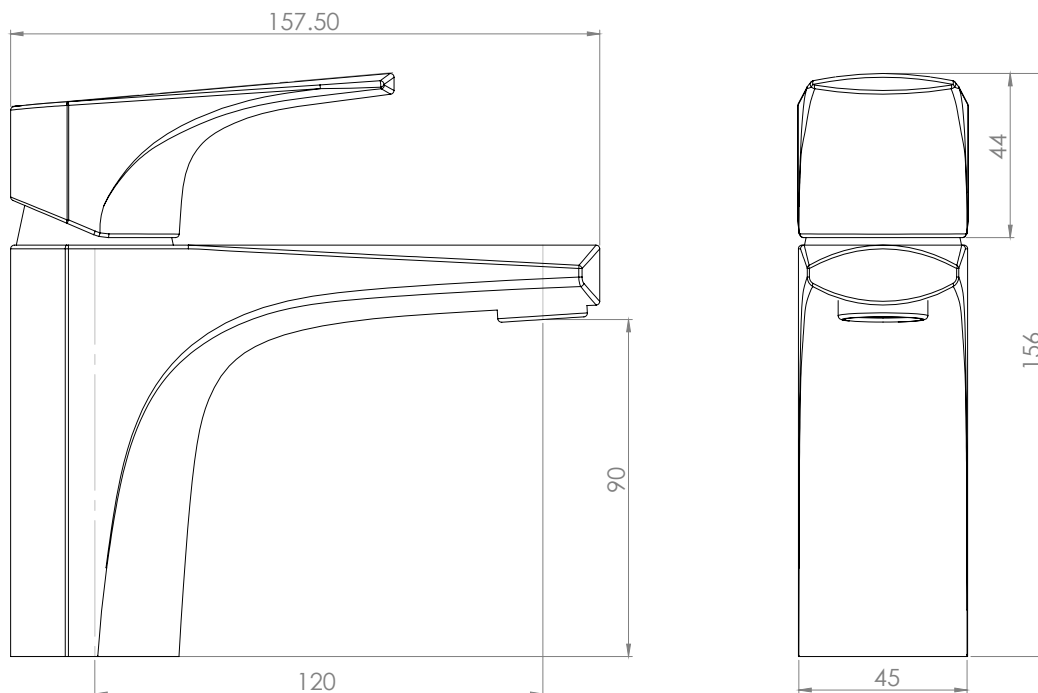

Technical Data Sheet

Strike Basin Mixer - TSE11

TAVISTOCK
inspiring bathrooms

No.	Description	Code	Fixings Included
1	Strike Basin Mixer	TSE11	YES

Min Pressure:	0.3bar
0.2bar	4.9 litres / min
0.3bar	5.6 litres / min
0.4bar	6.2 litres/min
0.5bar	6.8 litres / min
1bar	9.3 litres / min
2bar	12.7 litres / min
3bar	15.2 litres / min

Dimensions - TSE11

Diagrams not to scale. All dimensions in mm (tolerance of +/-5mm)

*Dimensions are subject to change, customers are advised to measure actual product before commencing installation.

FAQs

What is the size of the tap tail connection? The tap tails have a standard 1/2" BSP fixing.

What bore is the tap tail? The tails have a 10mm internal bore.

What length are the tap tails? The tails are 300mm in length.