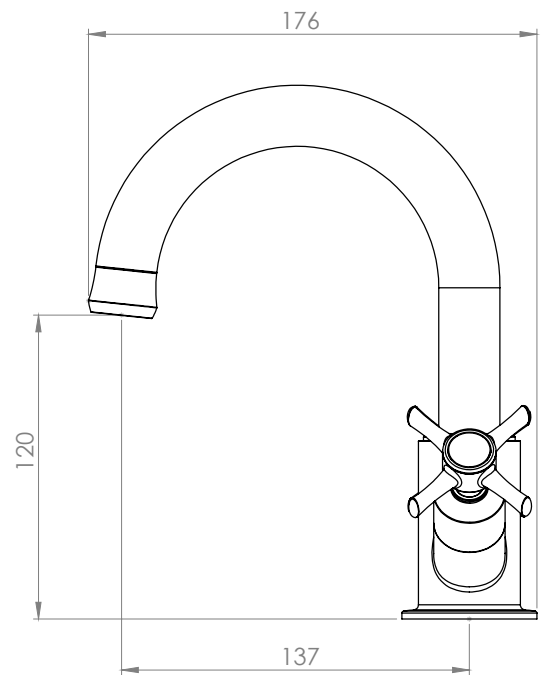

Technical Data Sheet

Cheltenham Basin Mixer - TCM11

TAVISTOCK
inspiring bathrooms

No.	Description	Code	Fixings Included
1	Cheltenham Basin Mixer	TCM11	YES

Min Pressure:	0.3bar
0.2bar	7.5 litres / min
0.3bar	9.8 litres / min
0.4bar	11.5 litres/min
0.5bar	13.2 litres / min
1bar	19.5 litres / min
2bar	27.4 litres / min
3bar	32.5 litres / min

Dimensions - TCM11

Diagrams not to scale. All dimensions in mm (tolerance of +/-5mm)

*Dimensions are subject to change, customers are advised to measure actual product before commencing installation.

FAQs

What is the size of the tap tail connection? The tap tails have a standard 1/2" BSP fixing.

What bore is the tap tail? The tails have a 10mm internal bore.

What length are the tap tails? The tails are 300mm in length.