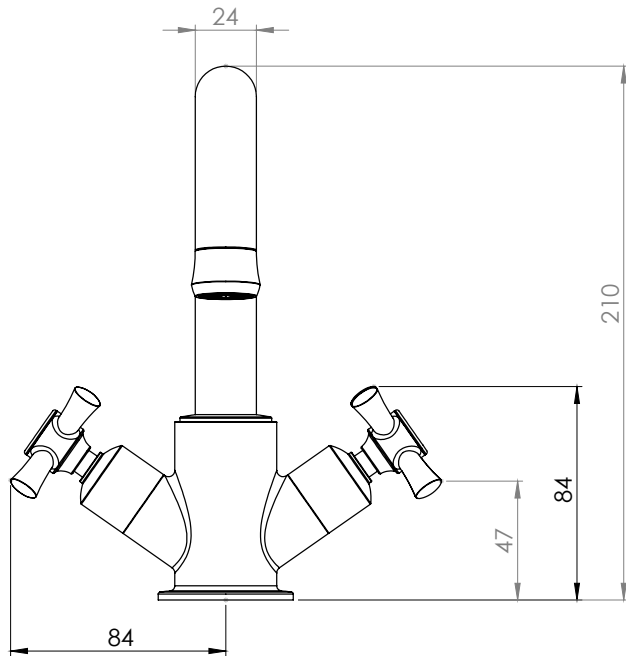

Technical Data Sheet

Cheltenham Basin Mixer - TCM11

TAVISTOCK
inspiring bathrooms

No.	Description	Code	Fixings Included
1	Cheltenham Basin Mixer	TCM11	YES

Min Pressure:	0.3bar
0.2bar	7.5 litres / min
0.3bar	9.8 litres / min
0.4bar	11.5 litres/min
0.5bar	13.2 litres / min
1bar	19.5 litres / min
2bar	27.4 litres / min
3bar	32.5 litres / min

Dimensions - TCM11

Diagrams not to scale. All dimensions in mm (tolerance of +/-5mm)

*Dimensions are subject to change, customers are advised to measure actual product before commencing installation.

FAQs

What is the size of the tap tail connection? The tap tails have a standard 1/2" BSP fixing.

What bore is the tap tail? The tails have a 10mm internal bore.

What length are the tap tails? The tails are 300mm in length.